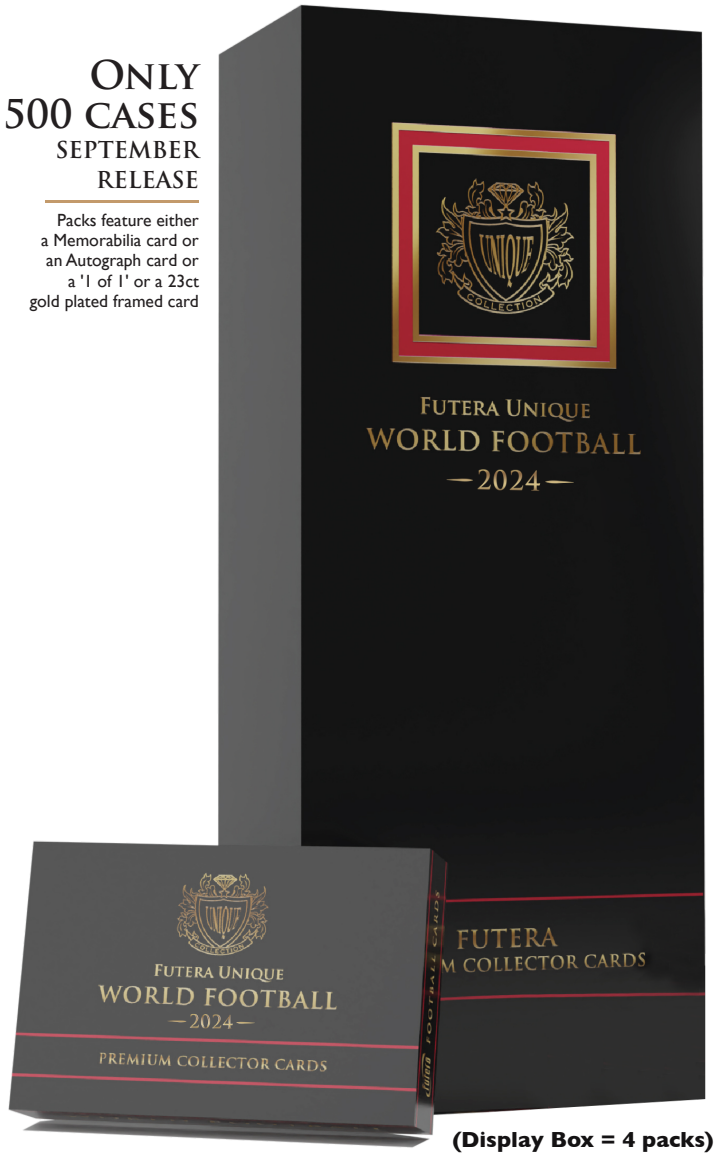

THIS FUTERA UNIQUE WORLD FOOTBALL 2024  
COLLECTION FEATURES CARDS OF PAST, CURRENT AND FUTURE STARS.

Inserts include on-card PLAYER AUTOGRAPHS • GAME-USED MEMORABILIA •  
23ct GOLD PLATED FRAMED CARDS • '1 of 1' CARDS

ONLY  
500 CASES  
SEPTEMBER  
RELEASE

Packs feature either  
a Memorabilia card or  
an Autograph card or  
a '1 of 1' or a 23ct  
gold plated framed card

**GAME & TRAINING-USED MEMORABILIA -**

Most Sets feature rare Parallel cards (including '1 of 1's):

**PACKS:**

Include up to 5 Base Set cards + a Parallel Base card + one of either a Memorabilia card or an on-card signed Autograph or a 23ct gold plated framed card or a '1 of 1'. Every 2nd pack also includes a vintage design 'Heritage' card. The collection features rare parallels across most sets including '1 of 1' parallels.

**DISPLAY BOX (4 packs):**

Each box includes a pack featuring either an on-card signed Autograph, or a '1 of 1' Memorabilia card or a 23ct gold plated framed card.

**MINICASE:** 6 Display Boxes (total 24 packs)