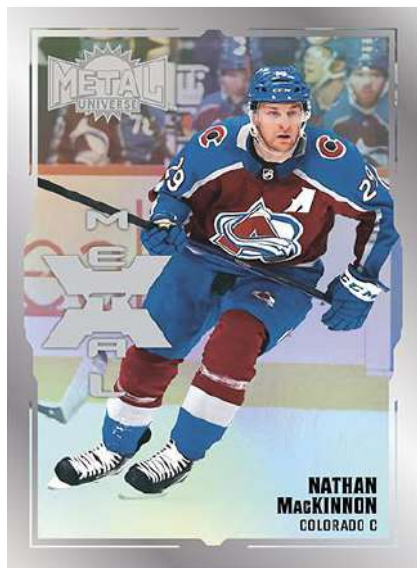

Look out for the Gold and low-#’d Platinum Blue parallels!

SKYBOX PREMIUM PROSPECTS

Star Emeralds Auto Parallel

This insert set features the top 2022-23 rookies.

Collect **3** Skybox Premium Premium Prospects cards per box, on average, and keep an eye out for low-#’d Star Rubies, Star Emeralds Auto, Star Emeralds and Star Diamonds parallels.

ALL-STARRING

Regular

This new set features 2021-22 NHL All-Stars. This movie poster-style card is sure to catch the eye of fans and collectors alike.

Keep an eye out for low-#’d Auto and Gold parallels!

Content is subject to change.
Card images are solely for the purpose of design display.

BOTTLE ROCKETS

Gold Parallel

Bottle Rockets is a new insert set featuring top veteran goal scorers.

Collect Autograph and low-#’d Gold parallels of this set!

LINCHPINS

Regular

Linchpins pays homage to the top active stars and rookies. The checklist features the best of the best and a retro design from the 1998 Skybox Metal Universe set.

Skybox

2022-23 HOCKEY METAL UNIVERSE

JAMBALAYA

Always a fan-favorite, the checklist for this super rare and uniquely-designed insert set boasts many of the best players in the game today.

METAL-X

Returning is the rare **Metal-X** insert set! These stunning cards are sure to wow any collector and fan!