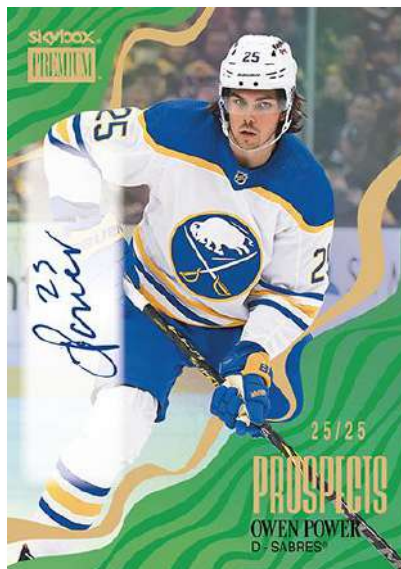

This set features some of the top superstars in the league. Each card sports a stellar comic illustration of the player and the classic 2013 Metal Universe design!

Keep an eye out for #'d PMG parallels.

Content is subject to change.
Card images are solely for the purpose of design display.

skybox

2022-23 HOCKEY METAL UNIVERSE

CACHE

Platinum Blue Parallel

This set features top active NHL stars and rookies! Keeping in theme with precious metals, this design plays off the likes of gold, silver and platinum!

Look out for the Gold and low-#’d Platinum Blue parallels!

SKYBOX PREMIUM PROSPECTS

Star Emeralds Auto Parallel

This insert set features the top 2022-23 rookies.

Collect **3** Skybox Premium Premium Prospects cards per box, on average, and keep an eye out for low-#’d Star Rubies, Star Emeralds Auto, Star Emeralds and Star Diamonds parallels.