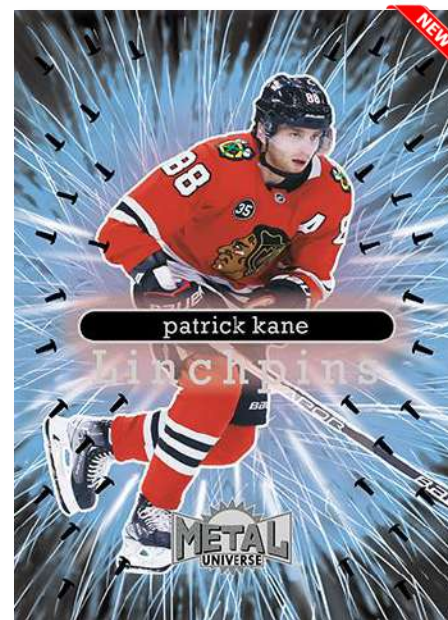

Look out for the Gold and low-#’d Platinum Blue parallels!

SKYBOX PREMIUM PROSPECTS

Star Emeralds Auto Parallel

This insert set features the top 2022-23 rookies.

Collect **3** Skybox Premium Premium Prospects cards per box, on average, and keep an eye out for low-#’d Star Rubies, Star Emeralds Auto, Star Emeralds and Star Diamonds parallels.

ALL-STARRING

Regular

This new set features 2021-22 NHL All-Stars. This movie poster-style card is sure to catch the eye of fans and collectors alike.

Keep an eye out for low-#’d Auto and Gold parallels!

Content is subject to change.
Card images are solely for the purpose of design display.

BOTTLE ROCKETS

Gold Parallel

Bottle Rockets is a new insert set featuring top veteran goal scorers.

Collect Autograph and low-#’d Gold parallels of this set!

LINCHPINS

Regular

Linchpins pays homage to the top active stars and rookies. The checklist features the best of the best and a retro design from the 1998 Skybox Metal Universe set.

Skybox

2022-23 HOCKEY METAL UNIVERSE

JAMBALAYA

Always a fan-favorite, the checklist for this super rare and uniquely-designed insert set boasts many of the best players in the game today.

METAL-X

Returning is the rare **Metal-X** insert set! These stunning cards are sure to wow any collector and fan!