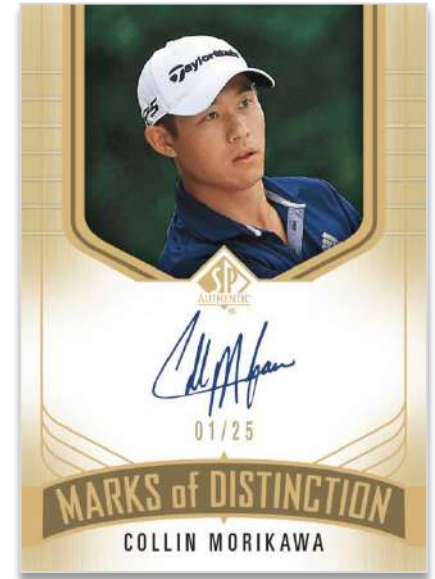

BASE SET
Regular

AUTHENTIC MOMENTS
Limited Red Foil Multi-Player Auto Parallel

AUTHENTIC ROOKIE SIGNATURES
Regular (Tier 2)

Collect the complete multifaceted, 115-card Base Set, which breaks down as follows:

- Regular (1-50)
- Authentic Moments (51-65)
- Authentic Moments - Multi-Player (66-70)
- Authentic Rookie Signatures - Tier 1 (71-110)
- Authentic Rookie Signatures - Tier 2 (111-115)

Keep an eye out for Limited parallels and variations (some of which feature event-worn memorabilia), including the **Hobby Exclusive** Limited Red Foil parallels!

SIGN OF THE TIMES 2

SIGN OF THE TIMES 2

MARKS OF DISTINCTION

SP Authentic Golf sports a variety of classic insert sets popular with SP Authentic Hockey collectors:

Sign of the Times: Collect both the hard-signed **Sign of the Times** and **Sign of the Times Rookies** sets. Up to 50 copies of each golfer will be inscribed and hand-numbered. Also collect multi-golfer **Sign of the Times** cards featuring two to four autographs per card. Look for some incredible pairings!

Immortal Ink, Marks of Distinction & SP Chirography: Each card in these three sets features a current standout or retired legend, a hard-signed autograph, and is numbered to 99 or less.

UPPER DECK STAR ROOKIES
Regular