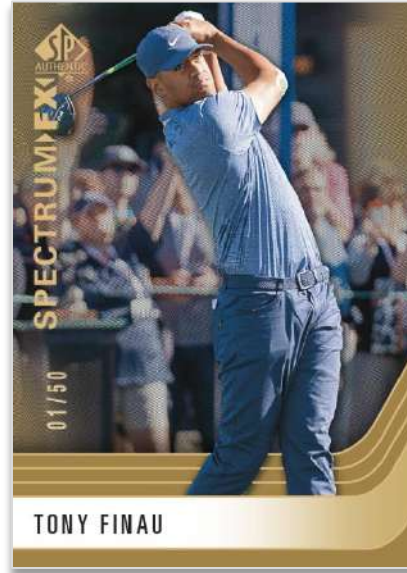

SPECTRUM FX ROOKIES
Gold Parallel (Tier 3) - Bounty Achievement Card