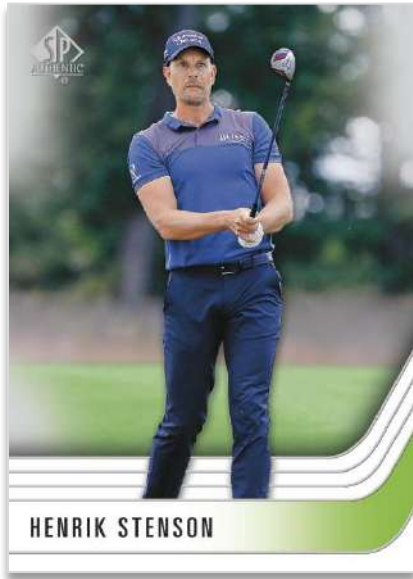

Hobby

SP
AUTHENTIC
®
GOLF

Product depicted for demonstration purposes only and is subject to change without further notice. © 2021 UDC. 5830 El Camino Real, Carlsbad, CA 92008. All rights reserved.
The PGA TOUR and Swinging Golfer are registered trademarks and used under license by the Upper Deck Company. All rights reserved.

BASE SET
Regular

AUTHENTIC MOMENTS
Limited Red Foil Multi-Player Auto Parallel

AUTHENTIC ROOKIE SIGNATURES
Regular (Tier 2)

Collect the complete multifaceted, 115-card Base Set, which breaks down as follows:

- Regular (1-50)
- Authentic Moments (51-65)
- Authentic Moments - Multi-Player (66-70)
- Authentic Rookie Signatures - Tier 1 (71-110)
- Authentic Rookie Signatures - Tier 2 (111-115)

Keep an eye out for Limited parallels and variations (some of which feature event-worn memorabilia), including the **Hobby Exclusive** Limited Red Foil parallels!