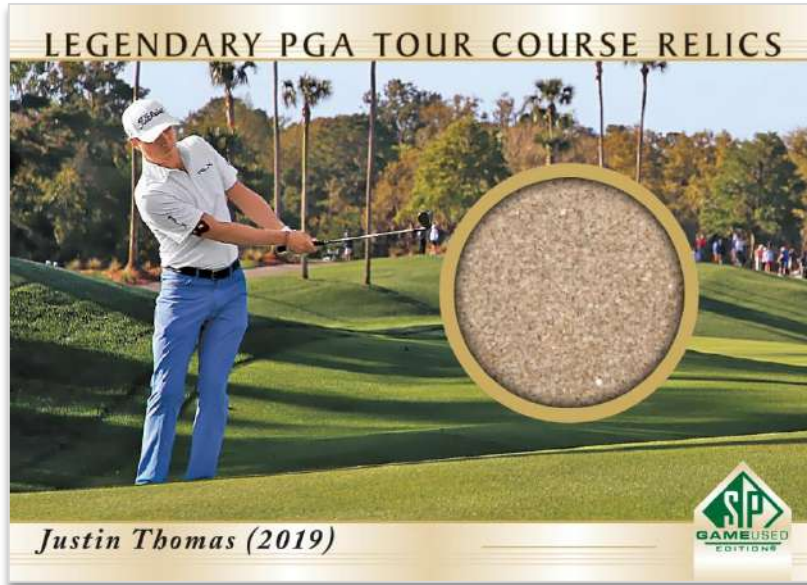

LEGENDARY PGA TOUR COURSE RELICS

Regular

Complete your **Legendary PGA TOUR Course Relics** autograph and non-autograph sets!

SP Authentic hosts the remaining cards of these special overlay sets which feature course-used sand from the famed TPC Sawgrass - Home of THE PLAYERS Championship!

CONFIGURATION

4 Cards per Pack / 18 Packs per Box

BOX BREAK (on average)

14

Authentic Moments, Authentic Moments - Multi-Player, 2001 SP Authentic Base Retro, Upper Deck and/or Upper Deck Star Rookies Cards

At Least 2
Autograph Cards

At Least 1
Spectrum FX Bounty Card