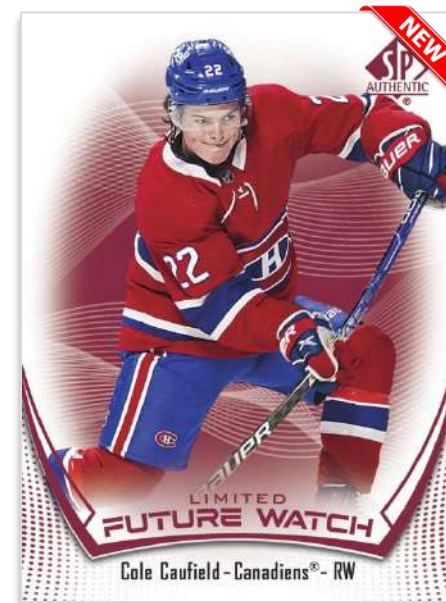

SP
AUTHENTIC
®

2021-22 HOCKEY

HOBBY

Product depicted for demonstration purposes only and is subject to change without further notice. © 2022 UDC, 5830 El Camino Real, Carlsbad, CA 92008. All rights reserved. NHL and the NHL Shield are registered trademarks of the National Hockey League. All NHL logos and marks and NHL team logos and marks depicted herein are the property of the NHL and the respective teams and may not be reproduced without the prior written consent of NHL Enterprises, L.P. © NHL 2022. All Rights reserved. © NHLPA. Officially Licensed Product of the NHLPA. NHLPA, National Hockey League Players' Association and the NHLPA logo are trademarks of the NHLPA and are used under license.

AUTO'D FUTURE WATCH ROOKIES

Regular

FUTURE WATCH

Limited Red

The popular SP Authentic base set features 100 star veterans and 100 **Future Watch Rookies**. The perennially-coveted **Future Watch Rookies** cards are #d to 999 and the autograph versions are hard-signed! Additionally, the first 50 autographed cards for each player (1/999 - 50/999), on average, will also feature a "Debut Date" inscription.

NEW!

Look for **Future Watch - Limited Red, Limited Gold** and 1-of-1 **Limited Black** cards! These cards are new unsigned versions of the **Future Watch Rookies** cards that can be collected alongside the **Limited Red, Limited Gold** and 1-of-1 **Limited Black** parallels of the regular base set. Collect eight **Limited Red** cards per box, on average!