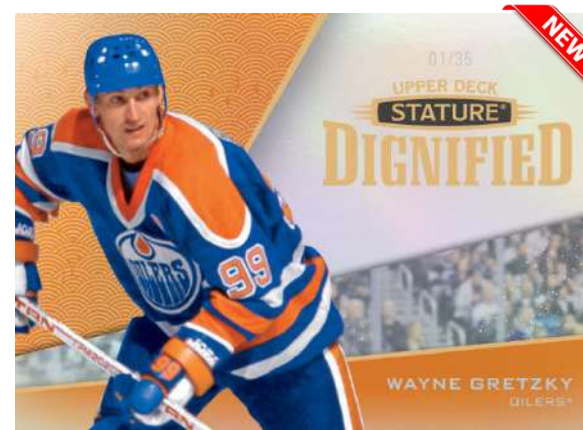

Content is subject to change without further notice.
Card images are solely for the purpose of design display.

2022-23 HOCKEY

SPLENDID SKATERS
Red Auto Patch Parallel

DIGNIFIED
Orange Parallel

The latest edition of Stature boasts three intriguing and **all-new** insert sets:

Wunderkind This insert set features the top 2022-23 rookies on a classy new design.

Splendid Skaters This set showcases the top veteran skaters in the league.

Dignified: This set features retired legends of the game.