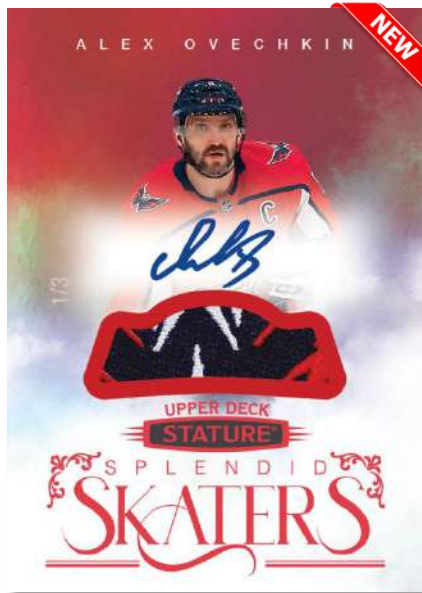

2022-23 HOCKEY

SPLENDID SKATERS
Red Auto Patch Parallel