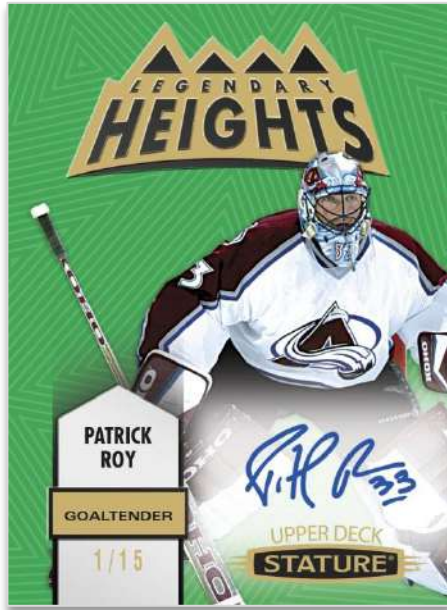

LEGENDARY HEIGHTS
Green Auto Parallel