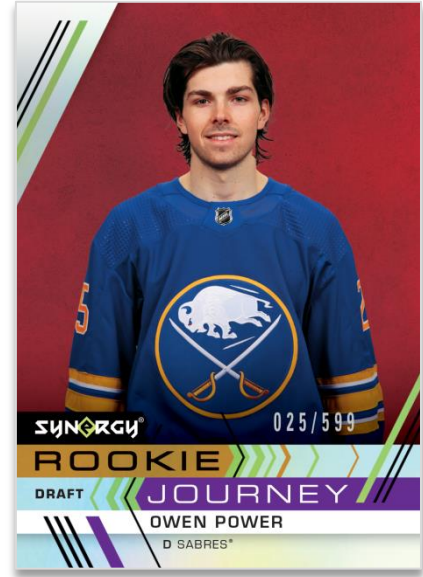

HOBBY

2022-23
SYNERGY[®]
HOCKEY

Product depicted for demonstration purposes only and is subject to change without further notice. © 2022 UDC. 5830 El Camino Real, Carlsbad, CA 92008. All rights reserved. NHL and the NHL Shield are registered trademarks of the National Hockey League. All NHL logos and marks and NHL team logos and marks depicted herein are the property of the NHL and the respective teams and may not be reproduced without the prior written consent of NHL Enterprises, L.P. © NHL 2022. All Rights reserved. © NHLPA. Officially Licensed Product of the NHLPA. NHLPA, National Hockey League Players' Association and the NHLPA logo are trademarks of the NHLPA and are used under license. © 2022 Wayne Gretzky.

2022-23 HOCKEY

BASE SET ROOKIES SP
Regular

ROOKIE JOURNEY - DRAFT
Red Parallel

The 2022-23 Synergy Hockey base set features low-#’d veterans, legends and rookies (regular and SP). With true rookie cards #’d to just 23 and the veteran and legend cards #’d to just 13, the Synergy base set is highly-collectible!

The base set breaks down as follows:

Veterans (1-60), Legends (61-75), Rookies (76-115) and Rookie SP’s (116-125)

Collect both Red and Purple parallels of the complete base set. Fifty-percent of the Red parallel cards, on average, feature a bounty scratch-off code. All of the Purple parallel cards are low-#’d and many will feature an autograph. Also keep an eye out for low-#’d **Portrait** and **Auto Portrait** variations of the **Rookie SP’s!**