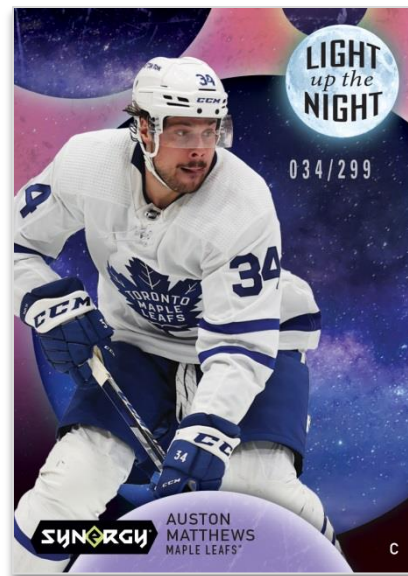

The popular serially-#’d **Rookie Journey** and **Synergistic Duos** inserts are back, each with an expanded parallel lineup. The Rookie Journey insert consists of three subsets (**Draft, Home Uni, Away Uni**) and sports an all-new Green parallel to go along with the returning Red and Gold parallels. The Synergistic Duos insert, featuring two players from the same organization, also consist of three subsets: two current stars, on current star and one legend, and one current star and one rookie. In addition to the returning Red and Gold parallels, there is also a new Green parallel.

Content is for demonstration purposes only and subject to change without further notice.
Card images are solely for the purpose of design display.

2030

GREATER THAN SIGS
Regular

LIGHT UP THE NIGHT
Pink Parallel

CRANKED UP!
Black Parallel

New Insert Sets! The latest edition of Synergy features six compelling new insert sets:

2030: With a futuristic design and a checklist featuring young NHL stars who project to be the face of the League in 2030, this will be a popular set to collect!