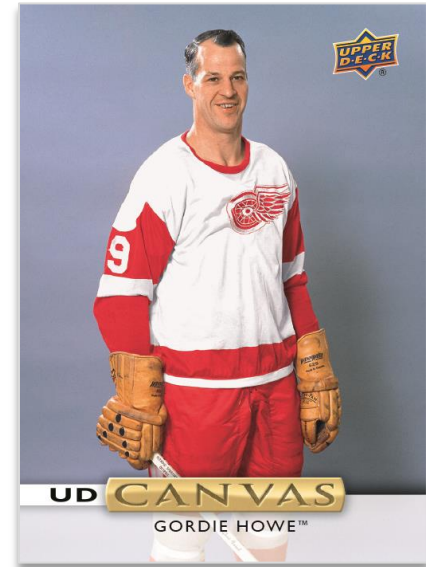

2019-20 UPPER DECK

Series Two
HOCKEY

BASE SET

High Gloss Parallel

The 250-card set features 198 base cards, 49 Young Guns cards & 3 checklist cards. With three coveted parallel sets - Exclusives, High Gloss & the **Hobby exclusive** Clear Cut - UD2 is always a set collector favorite!

YOUNG GUNS

Regular

Young Guns are the most anticipated rookie cards of the year and with a heralded incoming rookie class, collectors will be eagerly awaiting release.

UD CANVAS

Retired Stars

The second wave of UD Canvas cards features 89 new star veterans and 29 new short-printed Young Guns, as well as 30 (15 each) of the high-series Retired Stars & Team Canada Program of Excellence cards!