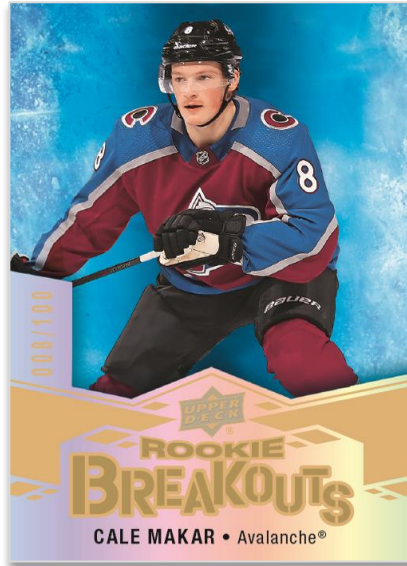

YOUNG GUNS

Regular

Young Guns are the most anticipated rookie cards of the year and with a heralded incoming rookie class, collectors will be eagerly awaiting release.

UD CANVAS

Retired Stars

The second wave of UD Canvas cards features 89 new star veterans and 29 new short-printed Young Guns, as well as 30 (15 each) of the high-series Retired Stars & Team Canada Program of Excellence cards!

All Content is subject to change. Card images are solely for the purpose of design display.

2019-20 UPPER DECK

Series Two
HOCKEY

O-PEE-CHEE UPDATE

Gold Border Parallel

Another favorite among set collectors, O-Pee-Chee Update cards return, including the rare Gold Border & Retro Update Black Border parallels.

ROOKIE BREAKOUTS

Another **Hobby exclusive!** Rookie Breakouts are printed on acetate stock, numbered to just 100 and feature 20 of the top 2019-20 rookies.

FLUORESCENCE

Green

Fluorescence, an all-rookie insert, returns with four vivid subsets, highlighted by the rare Green (#'d to 15) and Magenta (#'d to 5) editions.