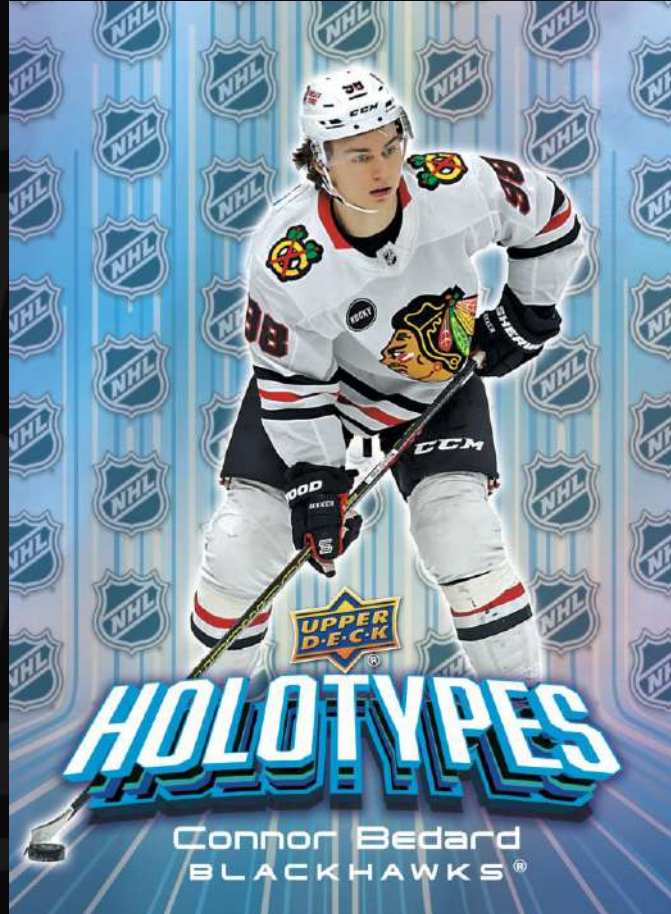

2024-25 UPPER DECK SERIES 1

NEW INSERTS

HOLOTYPE

HOLOGRAM CARDS ARE BACK!!

Hologtypes is a living set (no players will repeat) that will be a staple in Series 1 for the next few seasons.

The first 30 cards of this special set will feature many of the biggest names in the game today.

These very rare cards will be a welcome addition to any collection. They are surefire hits!!

Content is subject to change without further notice.
Card images are solely for the purpose of design display.