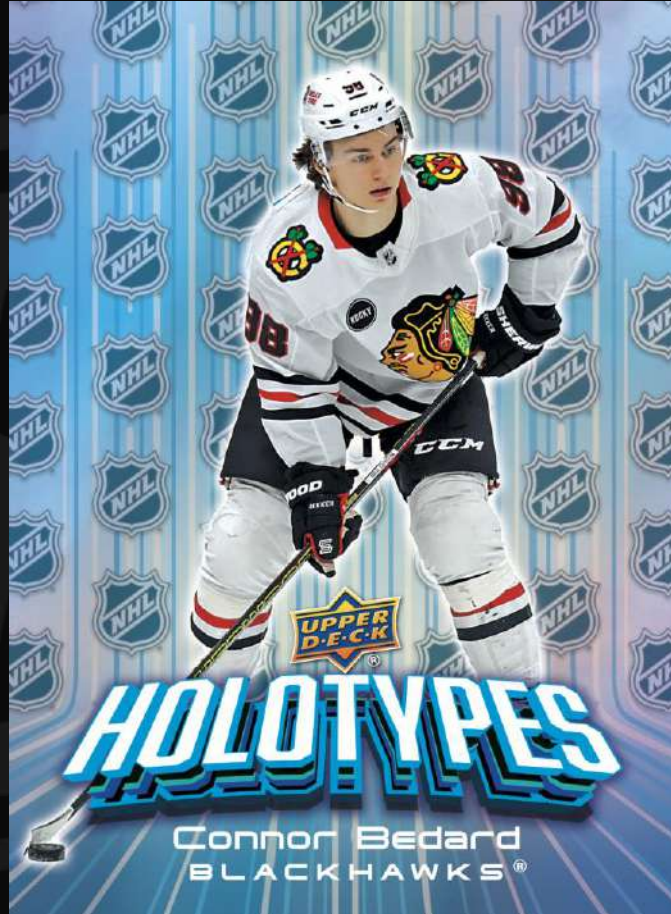

2024-25 UPPER DECK SERIES 1

NEW INSERTS

HOLOTYPES

HOLOGRAM CARDS ARE BACK!!

Holotypes is a living set (no players will repeat) that will be a staple in Series 1 for the next few seasons.

The first 30 cards of this special set will feature many of the biggest names in the game today.

These very rare cards will be a welcome addition to any collection. They are surefire hits!!

Content is subject to change without further notice.
Card images are solely for the purpose of design display.