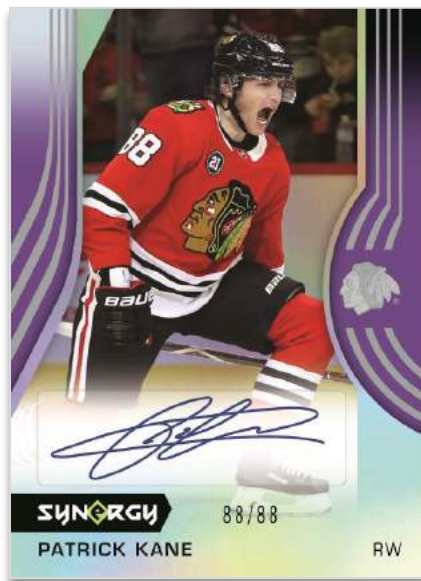

HOBBY

2019-20
SYNERGYTM
HOCKEY

Product depicted for demonstration purposes only and is subject to change without further notice. © 2019 UDC. 5830 El Camino Real, Carlsbad, CA 92008. All rights reserved. NHL and the NHL Shield are registered trademarks of the National Hockey League. All NHL logos and marks and NHL team logos and marks depicted herein are the property of the NHL and the respective teams and may not be reproduced without the prior written consent of NHL Enterprises, L.P. © NHL 2019. All Rights reserved. © NHLPA. Officially Licensed Product of the NHLPA. NHLPA, National Hockey League Players' Association and the NHLPA logo are trademarks of the NHLPA and are used under license.

2019-20
SYNERGY
HOCKEY

BASE SET

w/ Multiple Low-Numbered Parallels

Features a 100-card regular set with multiple low-numbered parallels. Look for the highly sought-after Purple parallels numbered to the player's uniform number!

AUTOGRAPHS!

This year's edition boasts a deep checklist of legend, veteran & rookie autographs, including the prized Purple parallels of each!

ROOKIES

If you desire rookie cards, look no further. Collect true, tough-to-find rookie cards numbered to 20, as well as high-series rookies numbered to just 10!