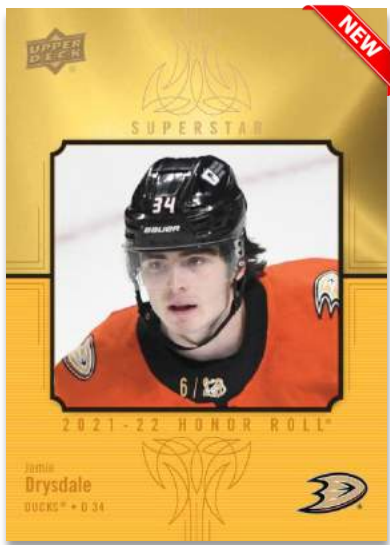

2021-22 HOCKEY SERIES TWO

HONOR ROLL
Gold Rainbow Parallel

The next batch of cards in this classic UD insert set - which is new to Series 2 - feature veterans and rookies.

Keep an eye out for serially-#’d Rainbow and Gold Rainbow parallels!