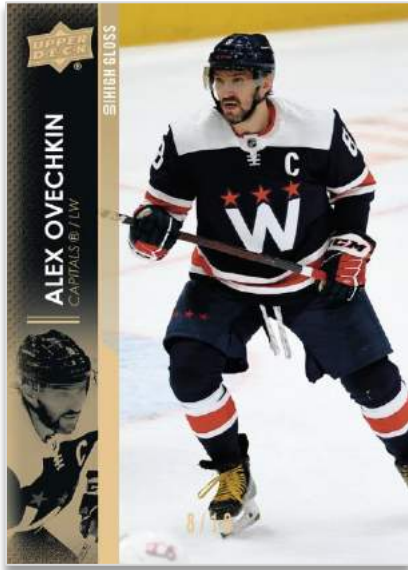

# 2021-22 HOCKEY SERIES TWO

**BASE SET**  
High Gloss Parallel

**YOUNG GUNS®**  
Regular

**UD CANVAS YOUNG GUNS**  
Regular

Series 2 features the next 250 cards of the 2021-22 Upper Deck Base Set. Collect new veteran and **Young Guns®** cards - the most anticipated rookie cards of the year! Look for six of these cherished rookie cards in every box, on average.

Collect the Exclusives (#'d to 100), High Gloss (#'d to 10), Clear Cut (**Hobby Exclusive!**) and French parallels of the complete Base Set.

Collect new star veterans and **Young Guns®**, as well as **High Series Retired** and **High Series Program of Excellence** cards. Each box contains four of the popular **UD Canvas®** cards, on average.