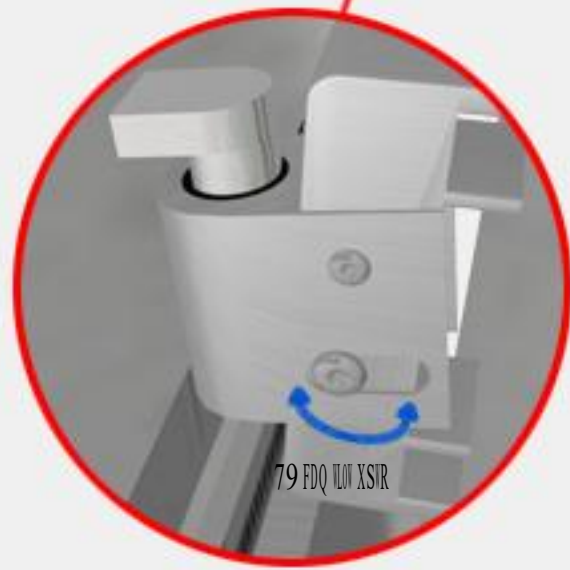

Agera Close Alu For BeoVision 10

Position A

Position B