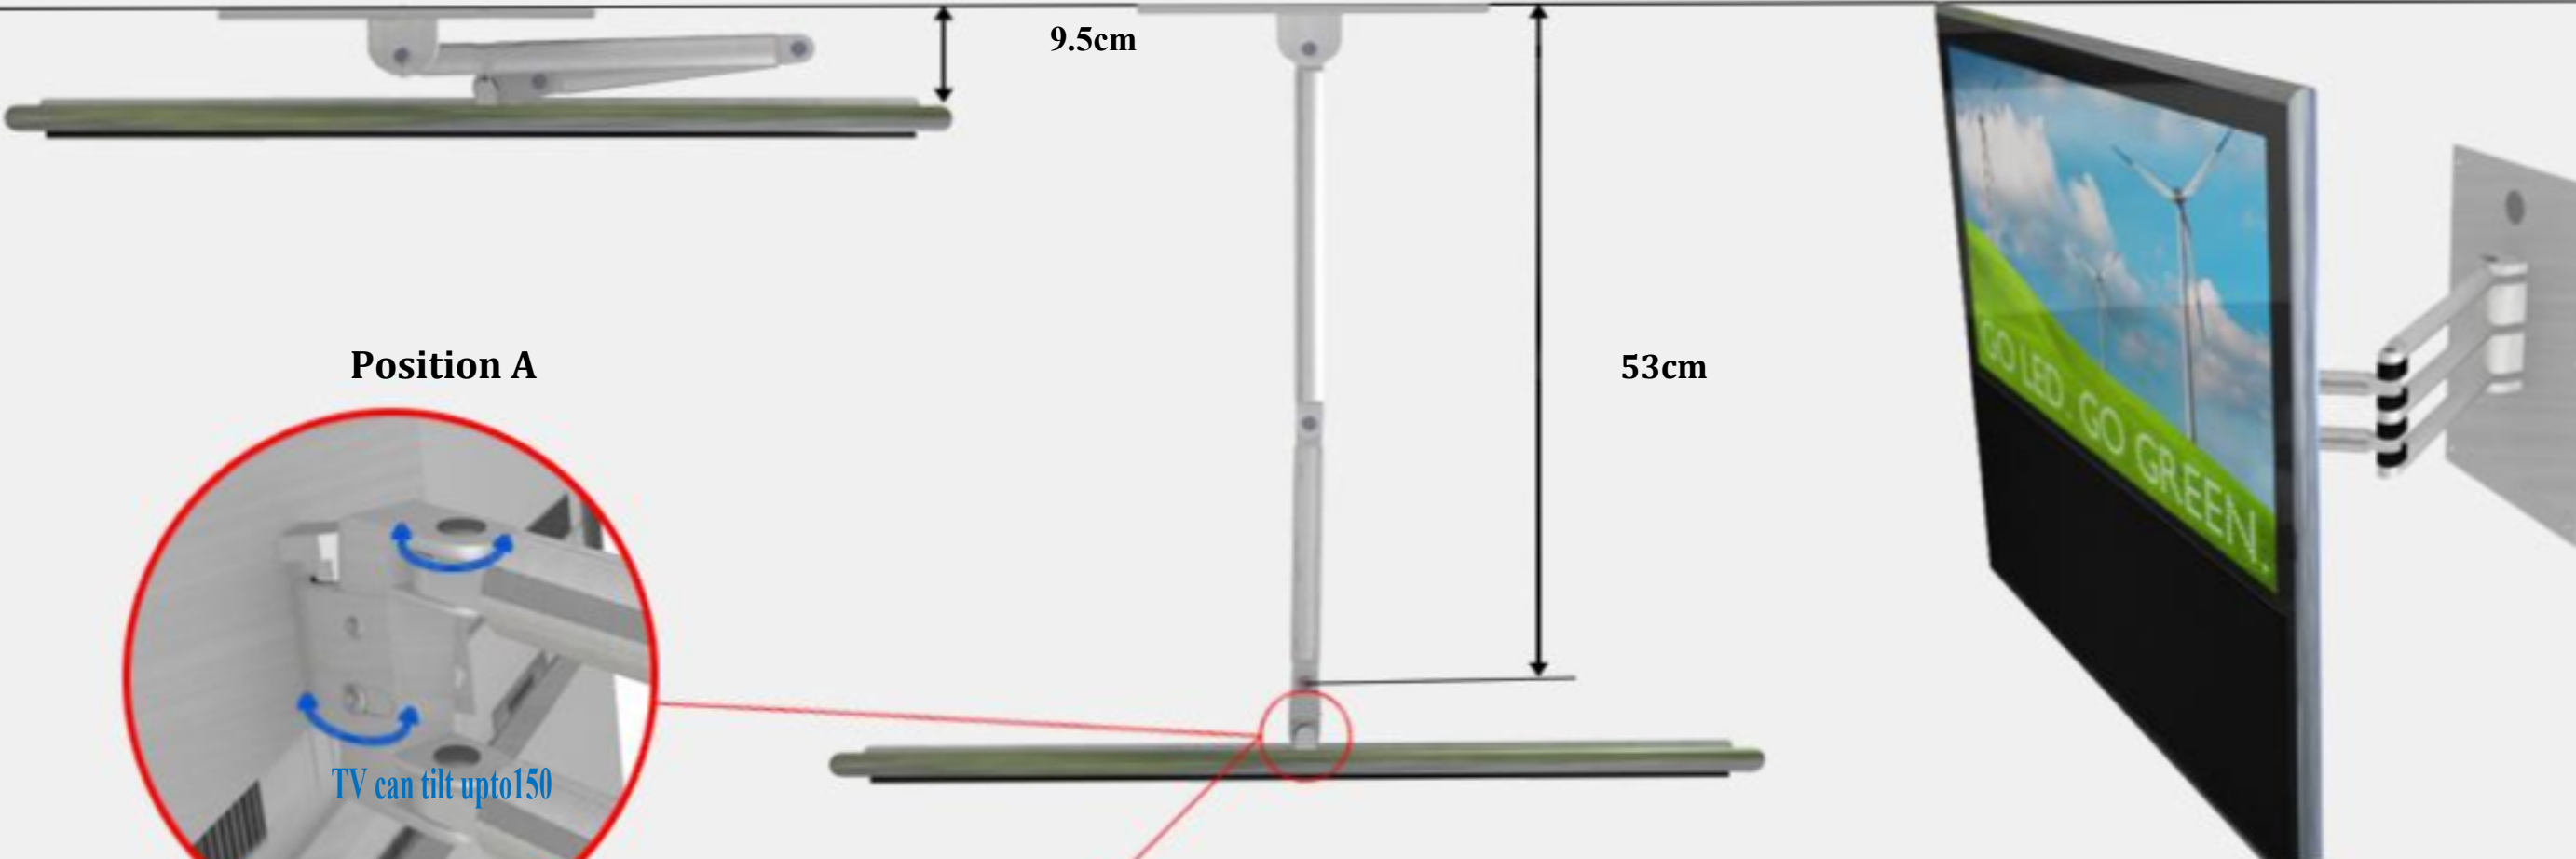

Agera Rotate Alu For BeoVision 10

Position A

Position B