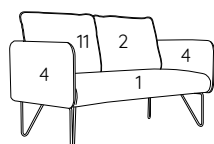

DESIGN SHINOBU & SETSUITO

DOUMO

TECHNICAL DETAILS

			fabrics mtl H 140 cm	leather m²
DOUMO 1S	25.5	0.65	5.50	10.23
DOUMO 2S	38	1.19	9.90	18.41
DOUMO 3S	52	1.72	14.80	27.53

1S

11.10 mtl
2 1.50 mtl
4 3.20 mtl

2S

11.80 mtl
2 1.50 mtl
4 4.60 mtl
11 1.50 mtl

3S

12.60 mtl
2 3.00 mtl
4 7.20 mtl
11 1.50 mtl

SUGGESTED FABRICS

Fabrics

Leathers

PHOTO GALLERY