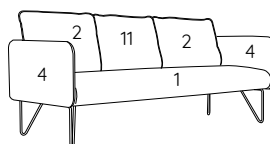

DESIGN SHINOBU & SETSUITO

DOUMO

TECHNICAL DETAILS

			 fabrics mtl H 140 cm	 leather m ²
DOUMO 1S	25.5	0.65	5.50	10.23
DOUMO 2S	38	1.19	9.90	18.41
DOUMO 3S	52	1.72	14.80	27.53

1S

11.10 mtl
2 1.50 mtl
4 3.20 mtl

2S

11.80 mtl
2 1.50 mtl
4 4.60 mtl
11 1.50 mtl

3S

12.60 mtl
2 3.00 mtl
4 7.20 mtl
11 1.50 mtl

SUGGESTED FABRICS

Fabrics

LEMMING 29500

LUNA/Z CS