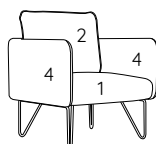

- 1 - dacron® fiber 100 gr;
- 2 - high resilience polyurethane foam of different densities;
- 3 - structural frame in plywood;
- 4 - tubular varnished metal legs.

DIMENSIONS

LEGS

G 27 h 31

COLORS LEGS

RAL COLOR OF YOUR CHOICE

DESIGN SHINOBU & SETSUITO

DOUMO

TECHNICAL DETAILS

			 fabrics mtl H 140 cm	 leather m ²
DOUMO 1S	25.5	0.65	5.50	10.23
DOUMO 2S	38	1.19	9.90	18.41
DOUMO 3S	52	1.72	14.80	27.53

1S

11.10 mtl
2 1.50 mtl
4 3.20 mtl