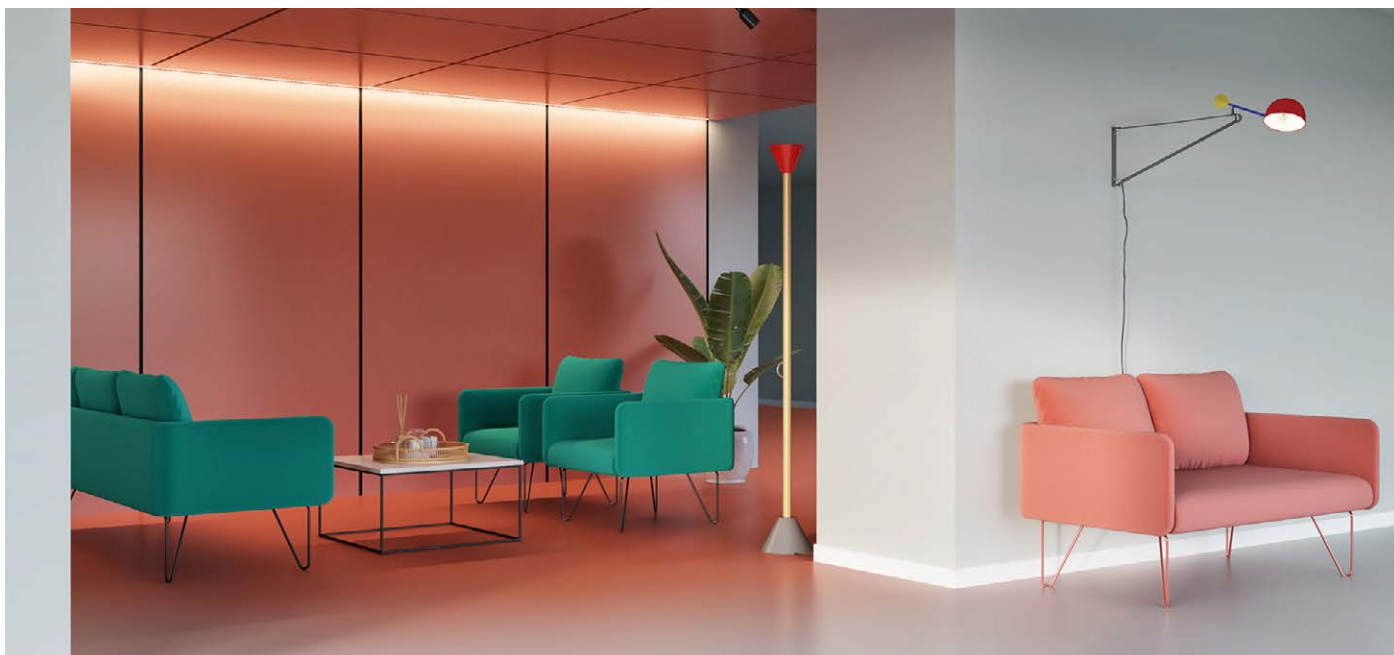

DESIGN SHINOBU & SETSUITO

DOUMO

Doumo is a Japanese expression that invites you to sit – our “yes, please” in response to the question “may I sit down?” The Doumo collection is as courteous and kind as its name. Slight roundness and convexities break the pattern of straight lines that characterize it, filling the flat surfaces with softness, without disturbing the purity of the lines. Doumo is a collection of sofas and armchairs that, thanks to freely interpretable color schemes, fit easily in tune with workspaces or spartan and essential domestic areas.

- 1 - dacron® fiber 100 gr;
- 2 - high resilience polyurethane foam of different densities;
- 3 - structural frame in plywood;
- 4 - tubular varnished metal legs.

DIMENSIONS

LEGS

G 27 h 31

COLORS LEGS

RAL COLOR OF YOUR CHOICE