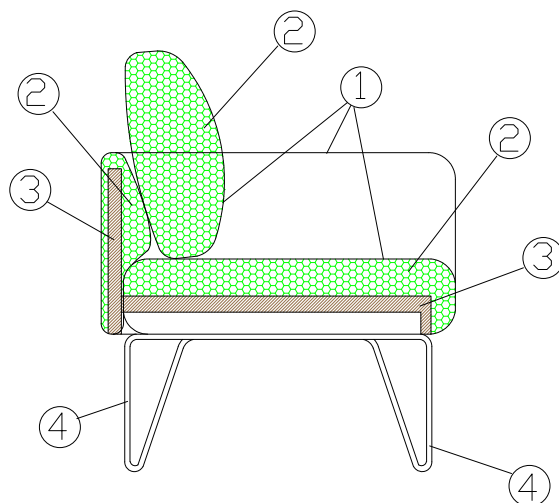

DESIGN SHINOBU & SETSUITO

DOUMO

Doumo is a Japanese expression that invites you to sit – our “yes, please” in response to the question “may I sit down?” The Doumo collection is as courteous and kind as its name. Slight roundness and convexities break the pattern of straight lines that characterize it, filling the flat surfaces with softness, without disturbing the purity of the lines. Doumo is a collection of sofas and armchairs that, thanks to freely interpretable color schemes, fit easily in tune with workspaces or spartan and essential domestic areas.

- 1 - dacron® fiber 100 gr;
- 2 - high resilience polyurethane foam of different densities;
- 3 - structural frame in plywood;
- 4 - tubular varnished metal legs.

DIMENSIONS

LEGS

G 27 h 31

COLORS LEGS

RAL COLOR OF YOUR CHOICE