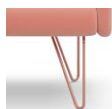

- 1 - dacron® fiber 100 gr;
- 2 - high resilience polyurethane foam of different densities;
- 3 - structural frame in plywood;
- 4 - tubular varnished metal legs.

DIMENSIONS

LEGS

G 27 h 31

COLORS LEGS

RAL COLOR OF YOUR CHOICE