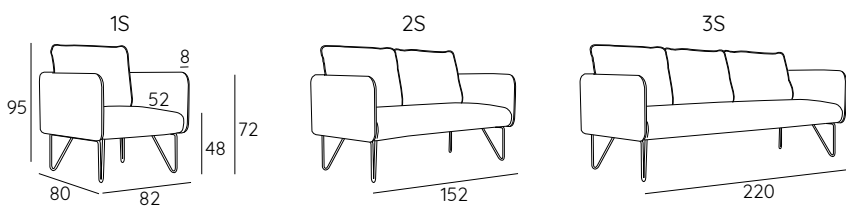

DESIGN SHINOBU & SETSUITO

DOUMO

Doumo is a Japanese expression that invites you to sit – our “yes, please” in response to the question “may I sit down?” The Doumo collection is as courteous and kind as its name. Slight roundness and convexities break the pattern of straight lines that characterize it, filling the flat surfaces with softness, without disturbing the purity of the lines. Doumo is a collection of sofas and armchairs that, thanks to freely interpretable color schemes, fit easily in tune with workspaces or spartan and essential domestic areas.

- 1 - dacron® fiber 100 gr;
- 2 - high resilience polyurethane foam of different densities;
- 3 - structural frame in plywood;
- 4 - tubular varnished metal legs.

DIMENSIONS

LEGS

G 27 h 31

COLORS LEGS

RAL COLOR OF YOUR CHOICE

DESIGN SHINOBU & SETSUITO

DOUMO

TECHNICAL DETAILS

			 fabrics mtl H 140 cm	 leather m ²
DOUMO 1S	25.5	0.65	5.50	10.23
DOUMO 2S	38	1.19	9.90	18.41
DOUMO 3S	52	1.72	14.80	27.53

1S

11.10 mtl
2 1.50 mtl
4 3.20 mtl