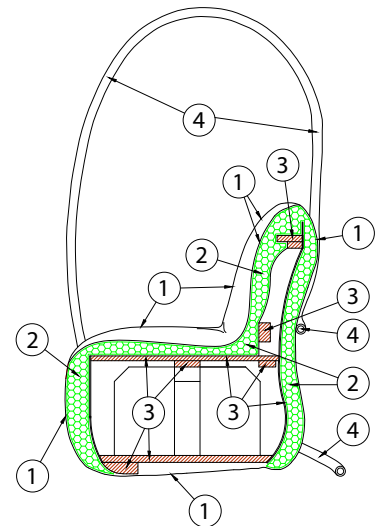

SEXYCHAIR

Sexychair is as pretty and light as versatile items. It can have a dialectic relationship with its locations and it looks like a way of thinking or virtually a choice of life that turns into beauty. It is as sexy as a beautiful woman. Its curves are alluring and winding. It is sometimes cute and wants to have fun. Its metal handles help it constantly move the goalposts even if it fully performs its duty.

- 1 - dacron® fiber 100 gr;
- 2 - high resilience polyurethane foam of different densities;
- 3 - internal structural frame in solid firwood;
- 4 - external structural frame in chrome tubular metal.

DIMENSIONS:

TECHNICAL DETAILS:

Removable cover: NO	kg	m ³	mts
SEXYCHAIR	35	1.57	2.80

DESIGN **SIMONE MICHELI**

SEXYCHAIR

SUGGESTED FABRICS:

Lemming 29500

Luna/Z CS

Amara