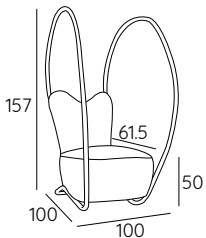

SEXYCHAIR

Sexychair is as pretty and light as versatile items. It can have a dialectic relationship with its locations and it looks like a way of thinking or virtually a choice of life that turns into beauty. It is as sexy as a beautiful woman. Its curves are alluring and winding. It is sometimes cute and wants to have fun. Its metal handles help it constantly move the goalposts even if it fully performs its duty.

- 1 - dacron® fiber 100 gr;
- 2 - high resilience polyurethane foam of different densities;
- 3 - internal structural frame in solid firwood;
- 4 - external structural frame in chrome tubular metal.

DIMENSIONS:

TECHNICAL DETAILS:

Removable cover: NO	kg	m ³	mts
SEXYCHAIR	35	1.57	2.80

DESIGN **SIMONE MICHELI**

SEXYCHAIR

SUGGESTED FABRICS:

Lemming 29500

Luna/Z CS

Amara