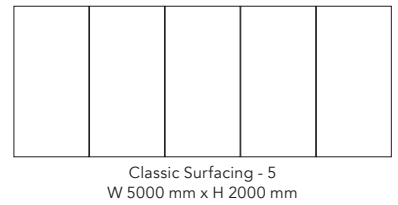

⁽¹⁾we recommend the Basic Kit White

Classic

Sizes & orientation

800 mm x 500 mm / 500 mm x 800 mm

695 mm x 695 mm

900 mm x 700 mm / 700 mm x 900 mm

1200 mm x 585 mm / 585 mm x 1200 mm

1500 mm x 600 mm / 600 mm x 1500 mm

1200 mm x 900 mm / 900 mm x 1200 mm

1000 mm x 1000 mm

1500 mm x 1000 mm / 1000 mm x 1500 mm

2000 mm x 1000 mm / 1000 mm x 2000 mm

1200 mm x 1200 mm

1500 mm x 1200 mm / 1200 mm x 1500 mm

2000 mm x 1200 mm / 1200 mm x 2000 mm

2400 mm x 1200 mm / 1200 mm x 2400 mm

Please note

Unless otherwise clearly noted on the purchase order, the boards will be delivered with a hanging rail for horizontal mounting.
This can be easily cut shorter for vertical mounting if needed.

Classic Surfacing ^{NEW}

Item no.	Description	Dimensions	Weight
		(Vertically mounted)	Total
		W x H mm	kg
MTSURF2	Classic Surfacing - 2 magnetic glass boards	2000 x 2000	72.0
MTSURF3	Classic Surfacing - 3 magnetic glass boards	3000 x 2000	108.0
MTSURF4	Classic Surfacing - 4 magnetic glass board	4000 x 2000	144.0
MTSURF5	Classic Surfacing - 5 magnetic glass board	5000 x 2000	180.0
Mounting kits are included Add accessories with a Basic Kit for each board (only available for purchase with a main CHAT BOARD® product):		Total depth (glass front to wall surface): 16 mm (+/- 1 mm)	
KITBLACK	Basic kit Black	1 Black Marker Pen, 3 Chrome Magnets	
KITWHITE	Basic kit White	1 White Neon Marker Pen, 3 Chrome Magnets	