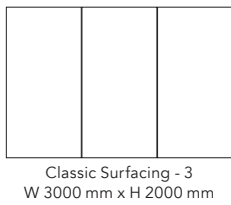

⁽¹⁾we recommend the Basic Kit White

Classic

Sizes & orientation

800 mm x 500 mm / 500 mm x 800 mm

695 mm x 695 mm

900 mm x 700 mm / 700 mm x 900 mm

1200 mm x 585 mm / 585 mm x 1200 mm

1500 mm x 600 mm / 600 mm x 1500 mm

1200 mm x 900 mm / 900 mm x 1200 mm

1000 mm x 1000 mm

1500 mm x 1000 mm / 1000 mm x 1500 mm

2000 mm x 1000 mm / 1000 mm x 2000 mm

1200 mm x 1200 mm

1500 mm x 1200 mm / 1200 mm x 1500 mm

2000 mm x 1200 mm / 1200 mm x 2000 mm

2400 mm x 1200 mm / 1200 mm x 2400 mm

Please note

Unless otherwise clearly noted on the purchase order, the boards will be delivered with a hanging rail for horizontal mounting.
This can be easily cut shorter for vertical mounting if needed.

Classic Surfacing ^{NEW}

Item no.	Description	Dimensions	Weight
		(Vertically mounted)	Total
		W x H mm	kg
MTSURF2	Classic Surfacing - 2 magnetic glass boards	2000 x 2000	72.0
MTSURF3	Classic Surfacing - 3 magnetic glass boards	3000 x 2000	108.0
MTSURF4	Classic Surfacing - 4 magnetic glass board	4000 x 2000	144.0
MTSURF5	Classic Surfacing - 5 magnetic glass board	5000 x 2000	180.0
Mounting kits are included Add accessories with a Basic Kit for each board (only available for purchase with a main CHAT BOARD® product):		Total depth (glass front to wall surface): 16 mm (+/- 1 mm)	
KITBLACK	Basic kit Black	1 Black Marker Pen, 3 Chrome Magnets	
KITWHITE	Basic kit White	1 White Neon Marker Pen, 3 Chrome Magnets	