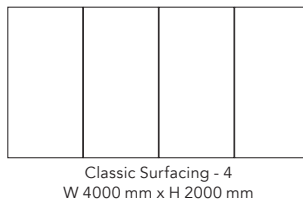

⁽¹⁾we recommend the Basic Kit White

Classic

Sizes & orientation

800 mm x 500 mm / 500 mm x 800 mm

695 mm x 695 mm

900 mm x 700 mm / 700 mm x 900 mm

1200 mm x 585 mm / 585 mm x 1200 mm

1500 mm x 600 mm / 600 mm x 1500 mm

1200 mm x 900 mm / 900 mm x 1200 mm

1000 mm x 1000 mm

1500 mm x 1000 mm / 1000 mm x 1500 mm

2000 mm x 1000 mm / 1000 mm x 2000 mm

1200 mm x 1200 mm

1500 mm x 1200 mm / 1200 mm x 1500 mm

2000 mm x 1200 mm / 1200 mm x 2000 mm

2400 mm x 1200 mm / 1200 mm x 2400 mm

Please note

Unless otherwise clearly noted on the purchase order, the boards will be delivered with a hanging rail for horizontal mounting.
This can be easily cut shorter for vertical mounting if needed.

Classic Surfacing ^{NEW}

Item no.	Description	Dimensions	Weight
		(Vertically mounted)	Total
		W x H mm	kg
MTSURF2	Classic Surfacing - 2 magnetic glass boards	2000 x 2000	72.0
MTSURF3	Classic Surfacing - 3 magnetic glass boards	3000 x 2000	108.0
MTSURF4	Classic Surfacing - 4 magnetic glass board	4000 x 2000	144.0
MTSURF5	Classic Surfacing - 5 magnetic glass board	5000 x 2000	180.0
Mounting kits are included Add accessories with a Basic Kit for each board (only available for purchase with a main CHAT BOARD® product):		Total depth (glass front to wall surface): 16 mm (+/- 1 mm)	
KITBLACK	Basic kit Black	1 Black Marker Pen, 3 Chrome Magnets	
KITWHITE	Basic kit White	1 White Neon Marker Pen, 3 Chrome Magnets	