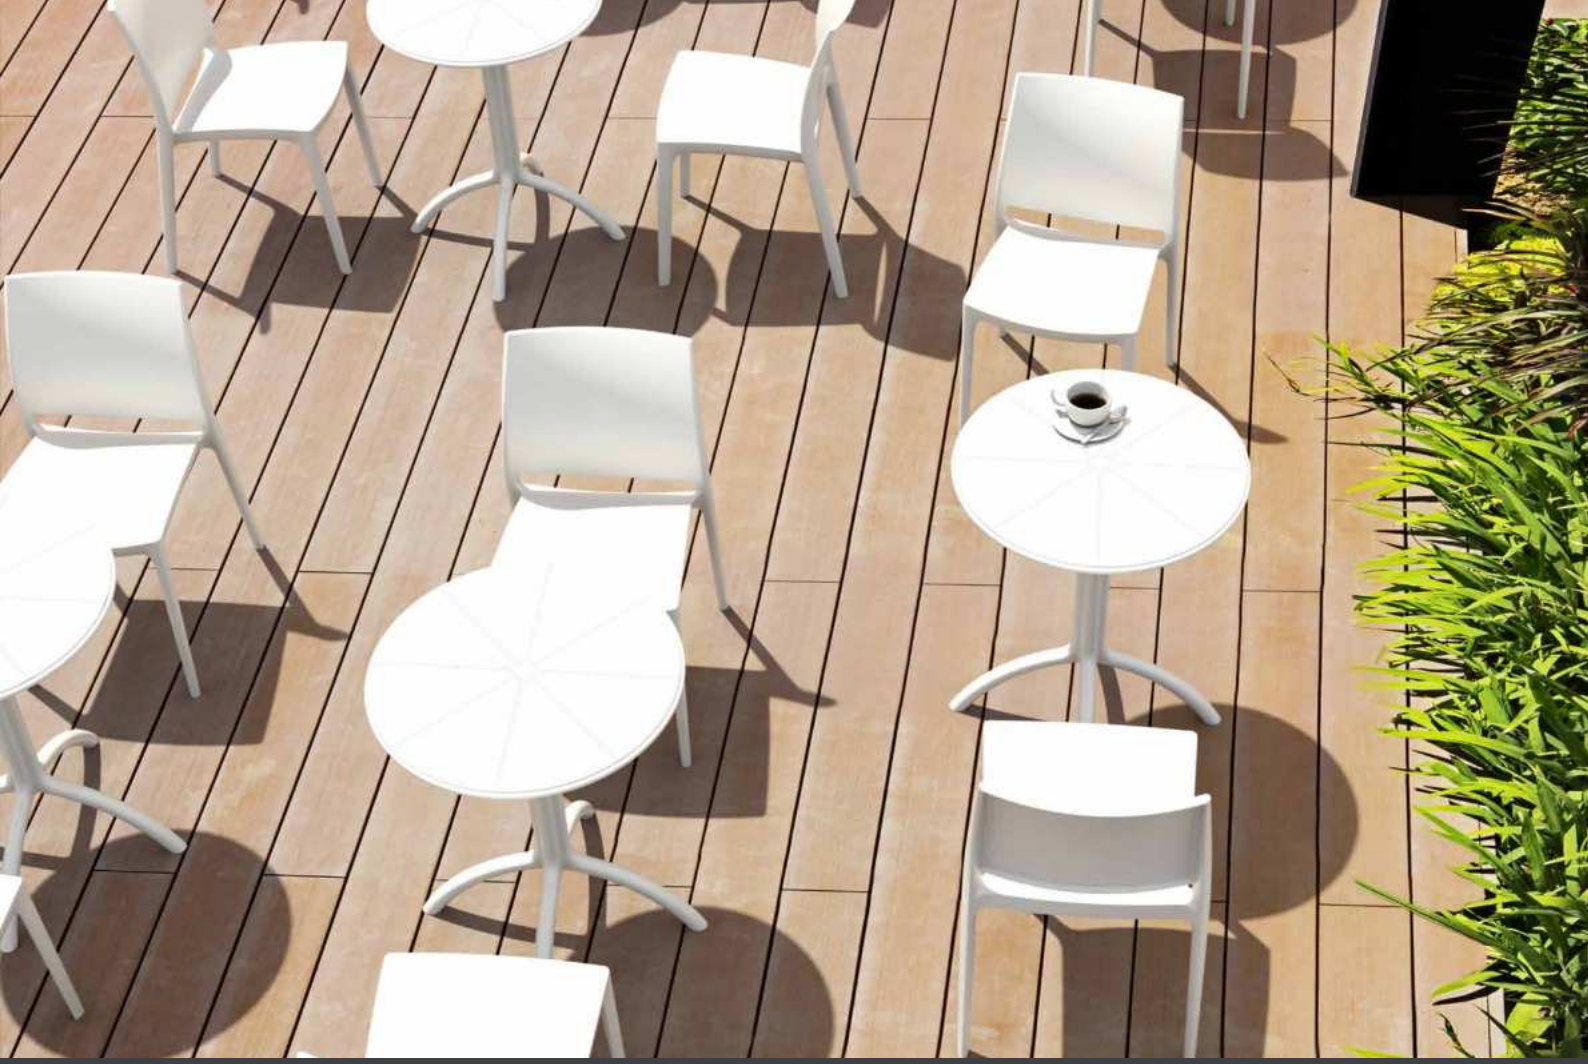

teknik detaylar | technical sheet

025 Maya

Ürün ölçüleri (cm) ve ağırlığı (kg) / Dimensions in cm and weight in kg

En Width	Boy Height	Derinlik Depth	Oturma Yüksekliği Seat Height	Birim Ağırlık Unit Weight
44	81	50	45	3,250

Ambalaj bilgileri / Information on packaging units

Plastik Palette (Adet) Pcs on Plastic Pallet	Ambalaj Ağırlığı (kg) Package Weight (kg)
22	76