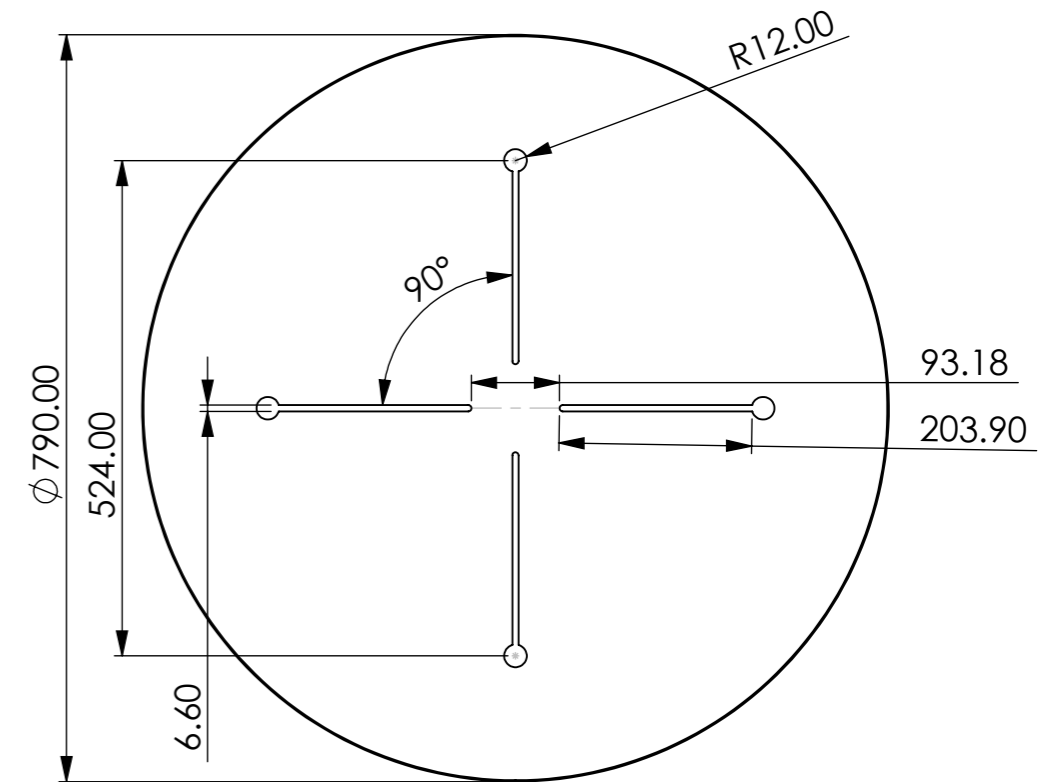

600 MM ROUND

TOP VIEW

DETAIL A

SCALE 1 : 4

FRONT VIEW

ISOMETRIC VIEW

690 MM ROUND

TOP VIEW

DETAIL B

SCALE 1 : 4

FRONT VIEW

ISOMETRIC VIEW

790 MM ROUND

TOP VIEW

DETAIL C

SCALE 1 : 4

FRONT VIEW

ISOMETRIC VIEW