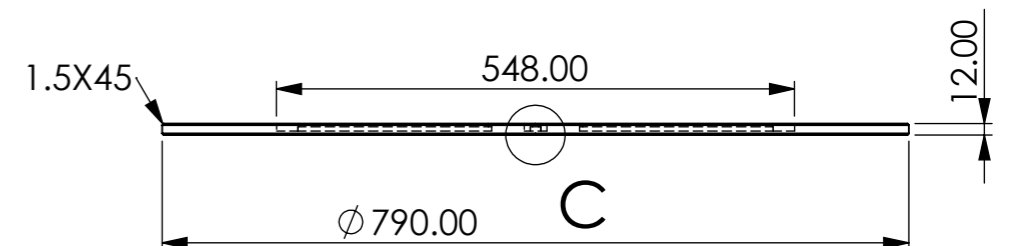

600 MM ROUND

TOP VIEW

DETAIL A

SCALE 1 : 4

FRONT VIEW

ISOMETRIC VIEW

690 MM ROUND

TOP VIEW

DETAIL B

SCALE 1 : 4

FRONT VIEW

ISOMETRIC VIEW

790 MM ROUND

TOP VIEW

DETAIL C

SCALE 1 : 4

FRONT VIEW

ISOMETRIC VIEW