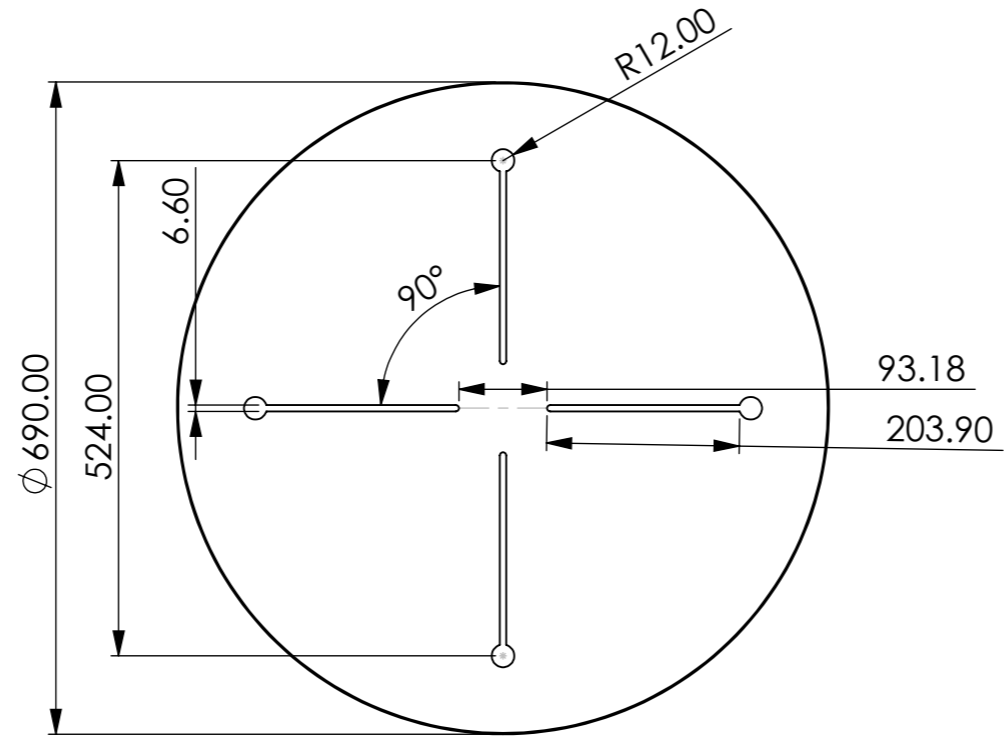

600 MM ROUND

TOP VIEW

DETAIL A

SCALE 1 : 4

FRONT VIEW

ISOMETRIC VIEW

690 MM ROUND

TOP VIEW

DETAIL B

SCALE 1 : 4

FRONT VIEW

ISOMETRIC VIEW

790 MM ROUND

TOP VIEW

DETAIL C

SCALE 1 : 4

FRONT VIEW

ISOMETRIC VIEW