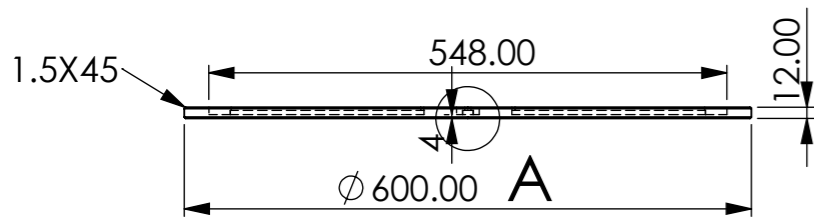

600 MM ROUND

TOP VIEW

DETAIL A

SCALE 1 : 4

FRONT VIEW

ISOMETRIC VIEW

690 MM ROUND

TOP VIEW

DETAIL B

SCALE 1 : 4

FRONT VIEW

ISOMETRIC VIEW

790 MM ROUND

TOP VIEW

DETAIL C

SCALE 1 : 4

FRONT VIEW

ISOMETRIC VIEW