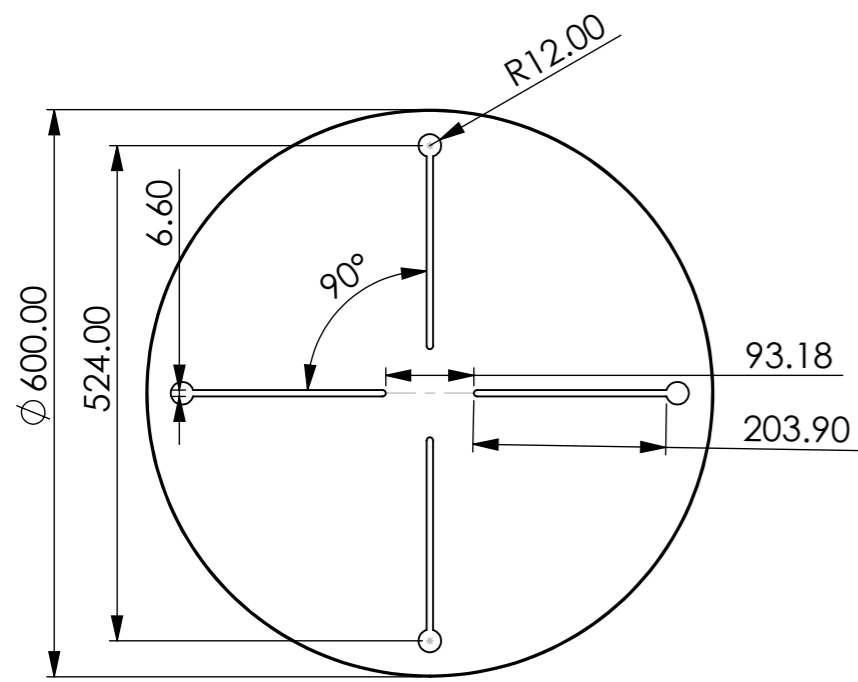

600 MM ROUND

TOP VIEW

DETAIL A

SCALE 1 : 4

FRONT VIEW

ISOMETRIC VIEW

690 MM ROUND

TOP VIEW

DETAIL B

SCALE 1 : 4

FRONT VIEW

ISOMETRIC VIEW

790 MM ROUND

TOP VIEW

DETAIL C

SCALE 1 : 4

FRONT VIEW

ISOMETRIC VIEW