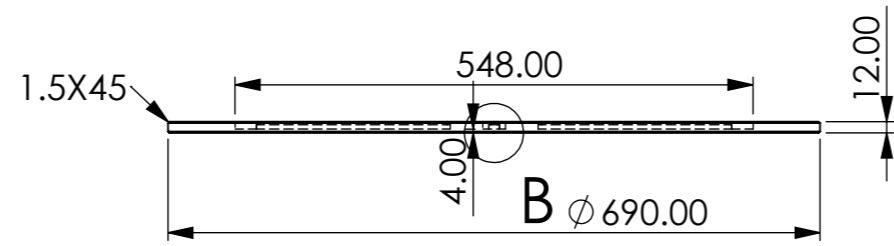

600 MM ROUND

TOP VIEW

DETAIL A

SCALE 1 : 4

FRONT VIEW

ISOMETRIC VIEW

690 MM ROUND

TOP VIEW

DETAIL B

SCALE 1 : 4

FRONT VIEW

ISOMETRIC VIEW

790 MM ROUND

TOP VIEW

DETAIL C

SCALE 1 : 4

FRONT VIEW

ISOMETRIC VIEW