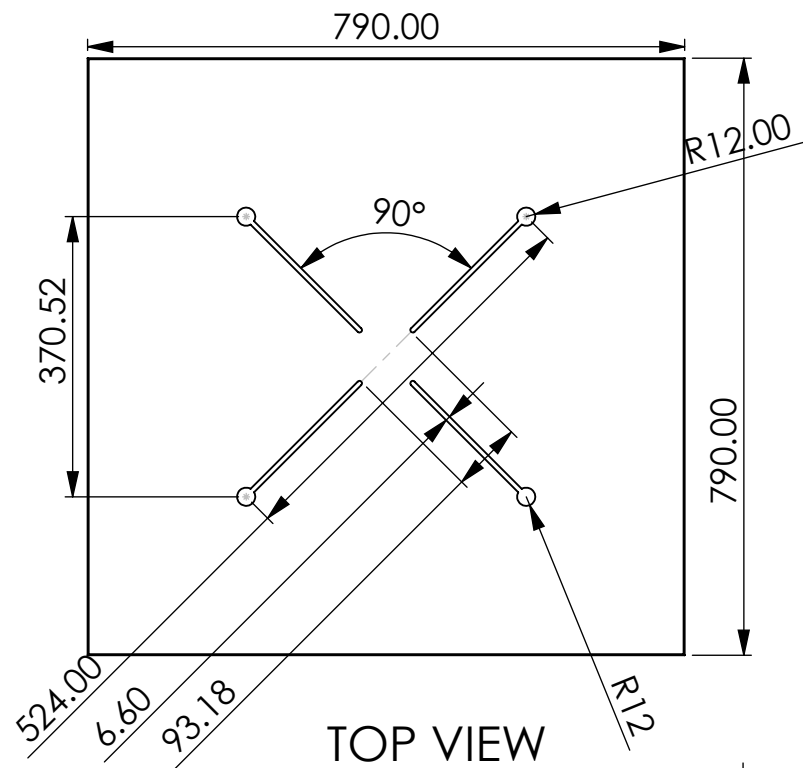

600X600 SQUAR

TOP VIEW

FRONT VIEW

ISOMETRIC VIEW

690X690 SQUAR

TOP VIEW

FRONT VIEW

ISOMETRIC VIEW

790X790 SQUAR

TOP VIEW

FRONT VIEW

ISOMETRIC VIEW