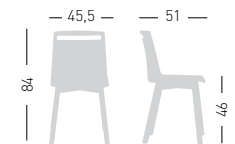

NA not assembled / non assemblato

0,32 m³ - 27 kg.
60x56x51cm.

75x55x17cm.
4 pcs [carton]

Frame Finishing & Codes / Finiture Telai e Codici

cod.191.--/BLF

Felt Glides / Tappi in feltro