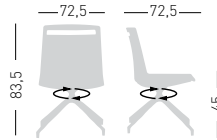

NA not assembled / non assemblato

0,54 m³ - 37 kg.
60x56x51cm.
[2x] 60x56x51cm.
4 pcs [carton]

Frame Finishing & Codes / Finiture Telai e Codici

cod.191.-- / UB white/bianca

cod.191.-- / UN black/nera

Felt Glides / Tappi in feltro