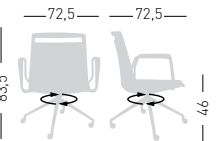

NA not assembled / non assemblato

0,54 m³ - 44 kg.
66x55x63cm.
[2x] 62x57x42cm.
4 pcs [carton]

Frame Finishing & Codes / Finiture Telai e Codici

cod.191. _ _ _ / URBB white/bianca

cod.191. _ _ _ / URNB black/nera

Armrests and base colours are combined
I colori di braccioli e base sono combinati