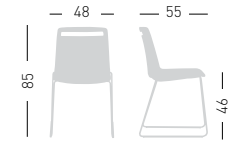

stackable / impilabile (8pcs)
NA not assembled / non assemblato

0,25 m³ - 23,40 kg.
67x56x64,5cm.
4 pcs [carton]

Frame Finishing & Codes / Finiture Telai e Codici

cod.191.--/S chromed/cromata
cod.191.--/SB white painted/verniciato bianco
cod.191.--/SN black painted/verniciato nero