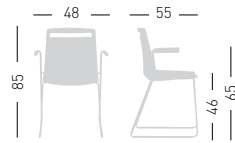

stackable / impilabile (8pcs)
NA not assembled / non assemblato

0,31 m³ - 13 kg.
61x55x93cm.
2 pcs [carton]

Frame Finishing & Codes / Finiture Telai e Codici

cod.191.--/SS chromed/cromata
cod.191.--/SSB white painted/verniciato bianco

The arm pads are in the same color of the shell
Il copribracciolo è dello stesso colore della scocca