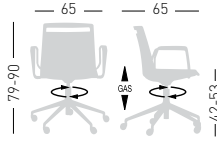

NA not assembled / non assemblato

0,25 m³ - 10,30 kg.
67x56x64,5cm.
1 pcs [carton]

Frame Finishing & Codes / Finiture Telai e Codici

cod.191. _ _ / T5RB polished/pulita

Armrest white for shells cod. 00-35
Armrest black for shells cod. 10-14-55
Bracciolo bianco per scocche cod. 00-35
Bracciolo nero per scocche cod. 10-14-55