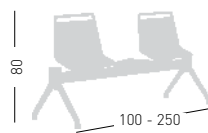

AKAMI PG

2-3-4-5 seat benches, metal-polymer co-injected legs, techno-polymer shell.
Panca a 2-3-4-5 posti, gambe co-iniettate in metallo-polimero, scocca in tecnopolimero.