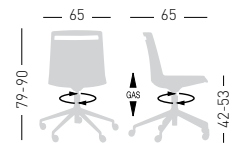

NA not assembled / non assemblato

0,25 m³ - 17,20 kg.
67x56x64,5cm.
2 pcs [carton]

Frame Finishing & Codes / Finiture Telai e Codici

cod.191._/T5R polished/pulita