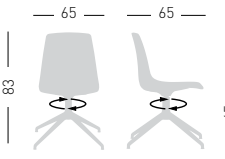

NA not assembled / non assemblato

0,24 m³ - 13 kg.
55x65,5x63 cm
2 pcs [carton]

Frame Finishing & Codes / Finiture Telai e Codici

cod.92.--/L polished/lucida

Felt Glides / Tappi in feltro