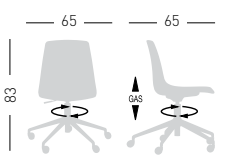

NA not assembled / non assemblato

0,24 m³ - 15 kg.
55x65,5x63 cm
2 pcs [carton]

Frame Finishing & Codes / Finiture Telai e Codici

cod.92.--/5R polished/lucida