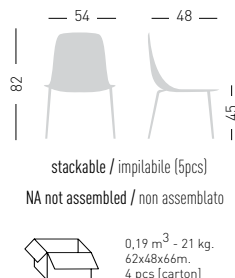

Frame Finishing & Codes / Finiture Telai e Codici

cod.92.--/NA chromed/cromata
cod.92.--/NAB white painted/verniciato bianco
cod.92.--/NAN black painted/verniciato nero