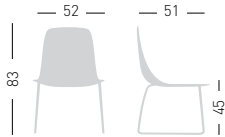

stackable / impilabile (8pcs)

NA not assembled / non assemblato

0,19 m³ - 25 kg.
62x48x66cm.
4 pcs [carton]

Frame Finishing & Codes / Finiture Telai e Codici

cod.92.--/S chromed/cromata

cod.92.--/SB white painted/verniciato bianco

cod.92.--/SN black painted/verniciato nero