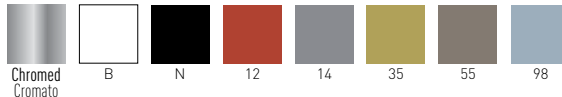

Frame Finishes / Finiture telaio