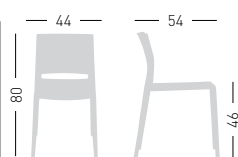

stackable / impilabile (5pcs)
A assembled / assemblato

0,32 m³ - 19,6 kg.
50x65x99cm.
4 pcs [carton]

Frame Finishing & Codes / Finiture Telai e Codici

cod.370.--/A

cod.370.00/IGN white fire retardant/bianco ignifuga

Minimum order 20pcs/ Ordine minimo 20pz

cod.370.--/IGN fire retardant/ignifuga

Minimum order 100pcs/ Ordine minimo 100pz

BAKHITA B

Twin-material techno-polymer chair
with integrated armrests.
Sedia bi-materiale in tecnopolimero
con braccioli integrati.