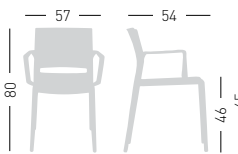

stackable / impilabile (5pcs)
A assembled / assemblato

0,38 m³ - 22 kg.
59x65x99cm.
4 pcs [carton]

Frame Finishing & Codes / Finiture Telai e Codici

cod.371.--/A

cod.371.--/IGN fire retardant/ignifuga

Minimum order 100pcs/ Ordine minimo 100pz