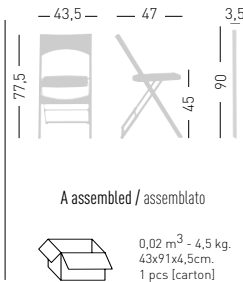

Frame Finishing & Codes / Finiture Telai e Codici

cod.29.--/A

cod.29.--/IGN fire retardant / ignifuga

fire retardand minimum 300 pcs
ignifuga minimo 300 pz

COMPACT TROLLEY/CARRELLO

Trolley for Compact chair 7 pieces / Carrello sedia Compact 7 pezzi **cod. 2006/A**
Trolley for Compact chair 14 pieces / Carrello sedia Compact 14 pezzi **cod. 2007/A**