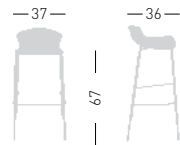

stackable / impilabile (5pcs)

NA not assembled / non assemblato

0,240 m³ - 19 kg.
91x59x43cm.
4 pcs [carton]

Frame Finishing & Codes / Finiture Telai e Codici

cod. 58.-- / 67 NA chromed/cromata

cod. 58.-- / 67 NAN black painted/verniciato nero

cod. 58.-- / 67 NAB white painted/verniciato bianco