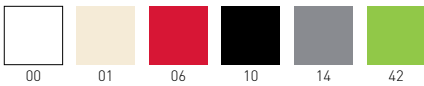

Available colors / Colori disponibili

EASY 77