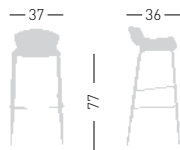

stackable / impilabile (5pcs)

NA not assembled / non assemblato

0,240 m³ - 19,8 kg.
91x59x43cm.
4 pcs [carton]

Frame Finishing & Codes / Finiture Telai e Codici

cod. 58.-- / 77 NA chromed/cromata

cod. 58.-- / 77 NAN black painted/verniciato nero

cod. 58.-- / 77 NAB white painted/verniciato bianco