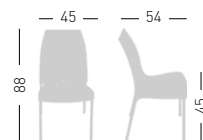

stackable / impilabile (5pcs)

A assembled / assemblato

0,39 m³ - 18 kg.
50x73x102cm.
4 pcs [carton]

Frame Finishing & Codes / Finiture Telai e Codici

cod.181.--/A

cod.181.--/IGNA fire retardant / ignifuga

Min. order 300pcs each code / Ordine min 300pz per codice