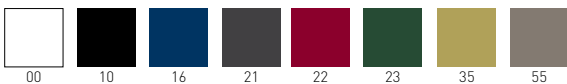

Available colors / Colori disponibili

NUTA