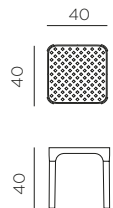

NET TABLE 40

Ref. 062