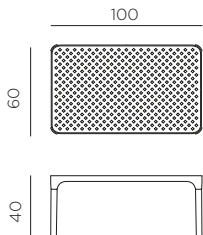

NET TABLE 100

Ref. 064

COMPONENTI/COMPONENTS/COMPOSANTS/KOMPONENTEN/COMPONENTES/COMPONENTES

	A	B
pcs	4	1