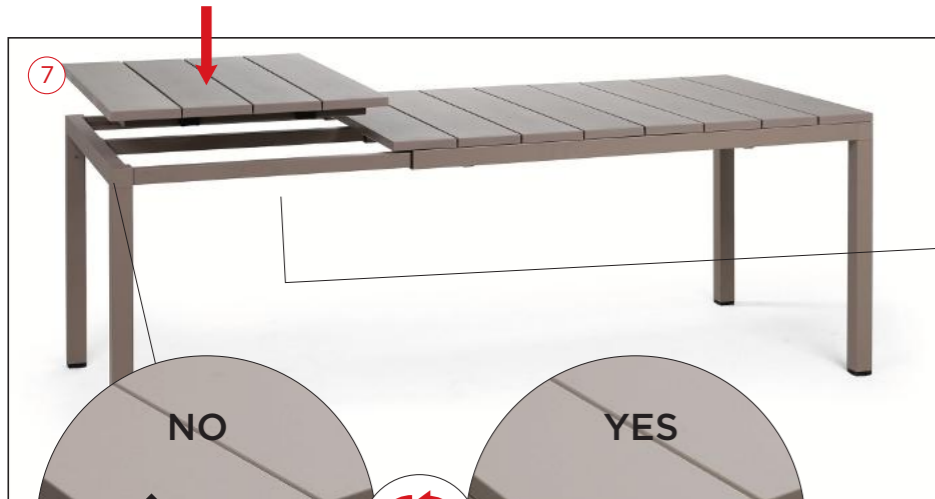

x 4

RIO 140 EXTENSIBLE RIO ALU 140 EXTENSIBLE

design Raffaello Galiotto

IT Tavolo allungabile.

RIO 140 EXT. 140-210 x 85 x 76h cm.
Materiale: piano DurelTOP in polipropilene trattato anti-UV, colorato in massa. Gambe in alluminio verniciato. Finitura opaca. Resina riciclabile.

RIO ALU 140 EXT. 140-210 x 85 x 75h cm.
Materiale: struttura e piano in alluminio verniciato.
Dotato di piedini regolabili. Istruzioni d'uso: posizionare in modo stabile su un suolo piano. Pulire con detergenti non aggressivi e sciacquare con acqua. Non utilizzare l'idropulitrice. Tipo di utilizzo: collettività. Prodotto da montare. Prodotto in Italia. Prodotto a norma UNI EN 581/1/3. Avvertenza: rischi di pizzicamento in fase di installazione. Nardi declina ogni responsabilità per danni a persone e/o cose, o al prodotto stesso, causati dall'utilizzo improprio del prodotto.

EN Extensible table.

RIO 140 EXT. 140-210 x 85 x 76h cm.
Material: top DurelTOP in polypropylene with UV additives and uniformly coloured. Legs in coated aluminum. Matt finish. Recyclable resin.

RIO ALU 140 EXT. 140-210 x 85 x 75h cm.
Material: frame and top in coated aluminum.
Adjustable height feet. Instructions for use: place on a flat, level area. Wash with mild soap and rinse with water. Do not use a high pressure washer. Typical uses: group gatherings. Assembly required. Made in Italy. Product conforms to UNI EN 581/1/3. Note: there is a risk of being pinched during assembly. Nardi declines all responsibility for damage to people and/or things, or to the product itself, caused by improper use of the product.

FR Table extensible.

RIO 140 EXT. 140-210 x 85 x 76h cm.
Matériau: plateau DurelTOP en polypropylène traité anti-UV et coloré dans la masse. Pieds en aluminium vernis. Effet mat. Résine recyclable.