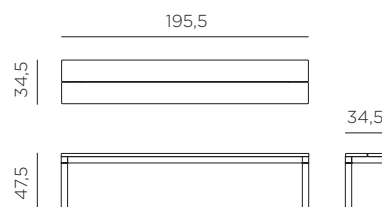

### Ref. 490

17

peso prodotto in kg  
weight of product in kg

1

0,129 m<sup>3</sup>

imballo cartonato - pz e volume in m<sup>3</sup>  
carton packing - pcs and volume in cbm

36 pz

pz su pallet  
pcs on pallet