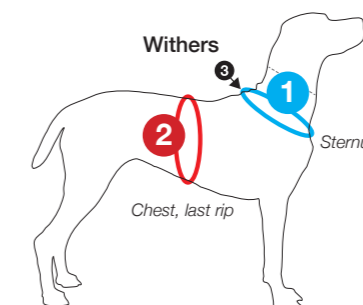

Size Chart Harness

Vest Harness

3XS 2XS XS S M L XL

Magnetic Vest Harness

Basic Harness

Belka Harness

Belka Comfort Harness

Shoulder

M	L	XL	S	M	L	XL	XS	S	M	L	XL
max. 32cm max. 12,59"	max. 36cm max. 14,17"	max. 46cm max. 18,11"	37 - 45cm 14,56"-17,71"	41 - 49cm 16,14"-19,29"	44 - 52cm 17,32"-20,47"	49 - 58cm 19,29"-22,83"	max. 38cm max. 14,95"	max. 42cm max. 16,53"	max. 44cm max. 17,32"	max. 46cm max. 18,11"	max. 48cm max. 18,89"
38 - 54cm 14,96"-21,25"	46 - 66cm 18,11"-25,98"	54 - 78cm 21,54"-30,70"	48 - 66cm 18,89"-25,98"	52 - 73cm 20,47"-28,74"	58 - 83cm 22,83"-32,67"	68 - 104cm 26,77"-40,94"	46 - 62cm 11,02"-15,74"	50 - 70cm 12,59"-18,11"	58 - 82cm 14,96"-21,25"	60 - 84cm 18,11"-25,98"	66 - 98cm 21,54"-30,70"