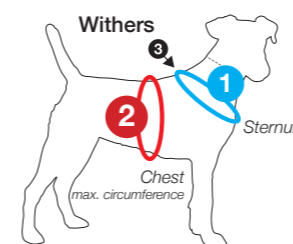

Size Chart Harness

Vest Harness

3XS 2XS XS S M L XL

Magnetic Vest Harness

Basic Harness

Belka Harness

Belka Comfort Harness

Shoulder

1

Chest

2

Weight kg lb

			2XS	XS	S	M	L	XL	XS	S
Chihuahua	1.5 - 3	3 - 7	●	●	●				●	●
Yorkshire Terrier	2 - 3.2	4 - 7	●	●					●	●
Pekinese	3 - 5.4	7 - 12	●	●	●					●
Pomeranian	3 - 5	7 - 11	●	●	●					●
Maltese	3 - 4	7 - 9		●	●	●				●
Havanese	5 - 8	12 - 18			●	●				
Jack Russell Terrier	5 - 9	12 - 20				●	●			
Dachshund	6 - 9	13 - 20				●	●			
Shih Tzu	5 - 7.5	11 - 17				●	●			
Cairn Terrier	6 - 7.5	13 - 17				●	●			
Miniature Schnauzer	4 - 8	9 - 18				●	●			
West Highland Terrier	6 - 10	13 - 22				●	●			
Scottish Terrier	8 - 10	18 - 22					●	●		
Mops	6.3 - 8.1	14 - 18					●	●		
French Bulldog	8 - 14	18 - 31					●	●		
Foxterrier	6 - 8.25	13 - 18					●	●		
Beagle	12 - 15	20 - 24					●	●		
Cocker Spaniel	12 - 16	26 - 35						●		
Border Collie	12 - 20	26 - 44								
Dalmatian	15 - 32	33 - 71								
Airdale Terrier	18 - 29	40 - 64								
Collie	18 - 29	40 - 64								
Irish Red Setter	24 - 32	53 - 71								
Golden Retriever	25 - 34	55 - 75								
Boxer	25 - 32	55 - 71								
Labrador Retriever	25 - 36	55 - 79								
Münsterländer (large)	23 - 32	51 - 71								
Dobermann	27 - 45	60 - 99								
Greyhound	26 - 40	57 - 88								
German Sheperd Dog	22 - 40	49 - 88								
Rottweiler	35 - 60	77 - 132								
Rhodesian Ridgeback	29 - 41	64 - 90								

M	L	XL	S	M	L	XL	XS	S	M	L	XL
max. 32cm max. 12,59"	max. 36cm max. 14,17"	max. 46cm max. 18,11"	37 - 45cm 14,56"-17,71"	41 - 49cm 16,14"-19,29"	44 - 52cm 17,32"-20,47"	49 - 58cm 19,29"-22,83"	max. 38cm max. 14,95"	max. 42cm max. 16,53"	max. 44cm max. 17,32"	max. 46cm max. 18,11"	max. 48cm max. 18,89"
38 - 54cm 14,96"-21,25"	46 - 66cm 18,11"-25,98"	54 - 78cm 21,54"-30,70"	48 - 66cm 18,89"-25,98"	52 - 73cm 20,47"-28,74"	58 - 83cm 22,83"-32,67"	68 - 104cm 26,77"-40,94"	46 - 62cm 11,02"-15,74"	50 - 70cm 12,59"-18,11"	58 - 82cm 14,96"-21,25"	60 - 84cm 18,11"-25,98"	66 - 98cm 21,54"-30,70"