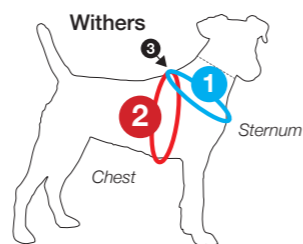

Size Chart Harness

Vest Harness

3XS 2XS XS S M L XL

Magnetic Vest Harness

Basic Harness

Belka Harness

Belka Comfort Harness

Shoulder

M	L	XL	S	M	L	XL	XS	S	M	L	XL
max. 32cm max. 12,59"	max. 36cm max. 14,17"	max. 46cm max. 18,11"	37 - 45cm 14,56"-17,71"	41 - 49cm 16,14"-19,29"	44 - 52cm 17,32"-20,47"	49 - 58cm 19,29"-22,83"	max. 38cm max. 14,95"	max. 42cm max. 16,53"	max. 44cm max. 17,32"	max. 46cm max. 18,11"	max. 48cm max. 18,89"
38 - 54cm 14,96"-21,25"	46 - 66cm 18,11"-25,98"	54 - 78cm 21,54"-30,70"	48 - 66cm 18,89"-25,98"	52 - 73cm 20,47"-28,74"	58 - 83cm 22,83"-32,67"	68 - 104cm 26,77"-40,94"	46 - 62cm 11,02"-15,74"	50 - 70cm 12,59"-18,11"	58 - 82cm 14,96"-21,25"	60 - 84cm 18,11"-25,98"	66 - 98cm 21,54"-30,70"