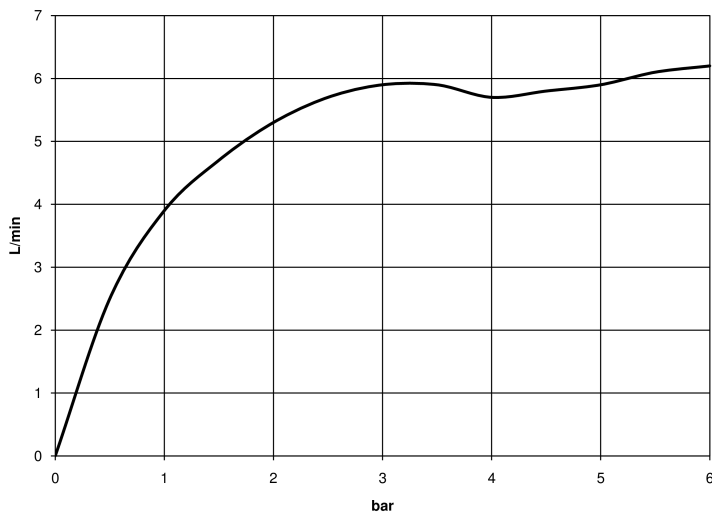

Washbasin - Meta

Single-lever basin mixer without pop-up waste - matt black

Article number: 33 522 660-33

Date of manufacture from 1/23/2020

- 135 mm projection
- fixed spout
- circular, air-enriched flow
- height of mixer 158 mm
- height up to aerator 77 mm
- hole diameter 35 mm
- 2x screw-in M 8 x 1 pressure hose, leak-tested
- max. flow 5.7 l/min
- lead-free
- Fittings group as per DIN 4109: 1

matt black

Dimensional drawing

Washbasin - Meta

Single-lever basin mixer without pop-up waste - matt black

Article number: 33 522 660-33

Date of manufacture from 1/23/2020

All details in mm / inch = mm x 0.0394

Flow rate chart

Other finish variants

polished chrome
33 522 660-00

platinum matt
33 522 660-06

Dark Chrome
33 522 660-19

chrome matt
33 522 660-93

Other finishes on request (x-tra Service)

Washbasin - Meta