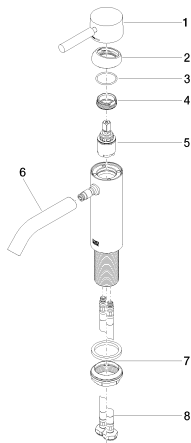

Washbasin - Meta

Single-lever basin mixer without pop-up waste - matt black

Article number: 33 522 660-33

Date of manufacture from 1/23/2020

- 135 mm projection
- fixed spout
- circular, air-enriched flow
- height of mixer 158 mm
- height up to aerator 77 mm
- hole diameter 35 mm
- 2x screw-in M 8 x 1 pressure hose, leak-tested
- max. flow 5.7 l/min
- lead-free
- Fittings group as per DIN 4109: 1

matt black

Dimensional drawing

Washbasin - Meta

Single-lever basin mixer without pop-up waste - matt black

Article number: 33 522 660-33

Date of manufacture from 1/23/2020

All details in mm / inch = mm x 0.0394

Flow rate chart

Other finish variants

polished chrome
33 522 660-00

platinum matt
33 522 660-06

Dark Chrome
33 522 660-19

chrome matt
33 522 660-93

Other finishes on request (x-tra Service)

Washbasin - Meta

Single-lever basin mixer without pop-up waste - matt black

Article number: 33 522 660-33

Date of manufacture from 1/23/2020

Spare parts list

No.	Item Number	Name	Quantity used
1	90 20 66 002 00-33	handle	1
2	09 28 30 041-33	cover	1
3	09 14 10 091 90	seal	1
4	09 24 04 266 90	nut	1
5	90 15 05 044 00 90	cartridge	1
6	90 11 06 207 00-33	spout	1
7	04 23 10 044 07 90	fixing set	1
8	04 30 04 100 00 90	hose	2