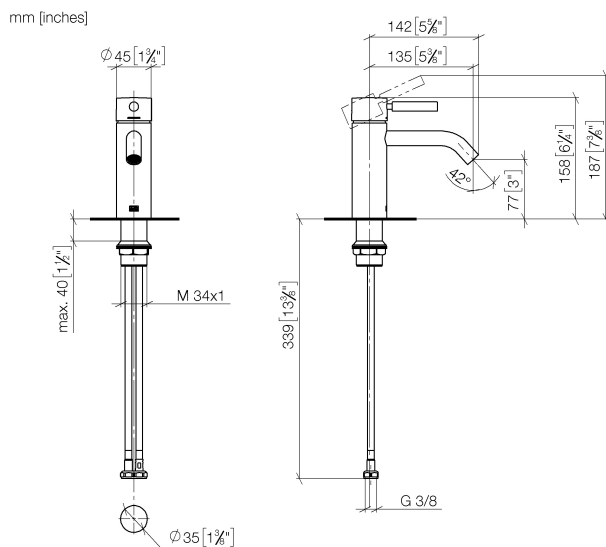

Washbasin - Meta

Single-lever basin mixer without pop-up waste - matt black

Article number: 33 522 660-33

Date of manufacture from 1/23/2020

- 135 mm projection
- fixed spout
- circular, air-enriched flow
- height of mixer 158 mm
- height up to aerator 77 mm
- hole diameter 35 mm
- 2x screw-in M 8 x 1 pressure hose, leak-tested
- max. flow 5.7 l/min
- lead-free
- Fittings group as per DIN 4109: 1

matt black

Dimensional drawing

Washbasin - Meta

Single-lever basin mixer without pop-up waste - matt black

Article number: 33 522 660-33

Date of manufacture from 1/23/2020

All details in mm / inch = mm x 0.0394

Flow rate chart

Other finish variants

polished chrome
33 522 660-00

platinum matt
33 522 660-06

Dark Chrome
33 522 660-19

chrome matt
33 522 660-93

Other finishes on request (x-tra Service)

Washbasin - Meta

Single-lever basin mixer without pop-up waste - matt black

Article number: 33 522 660-33

Date of manufacture from 1/23/2020

Spare parts list

No.	Item Number	Name	Quantity used
1	90 20 66 002 00-33	handle	1
2	09 28 30 041-33	cover	1
3	09 14 10 091 90	seal	1
4	09 24 04 266 90	nut	1
5	90 15 05 044 00 90	cartridge	1
6	90 11 06 207 00-33	spout	1
7	04 23 10 044 07 90	fixing set	1
8	04 30 04 100 00 90	hose	2