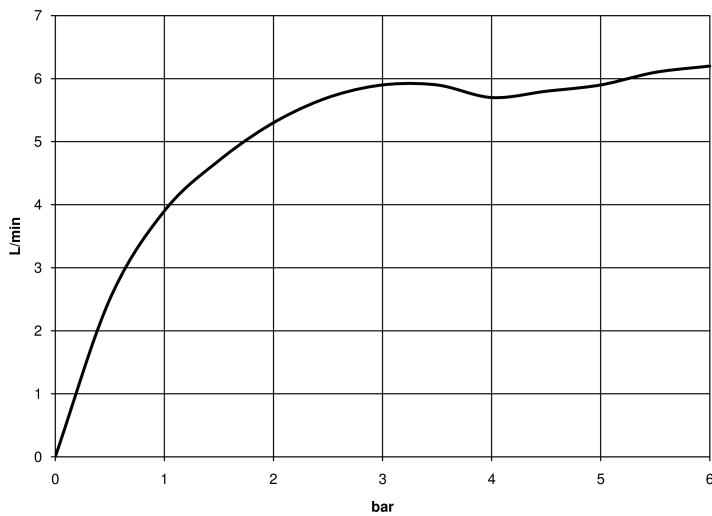

## Washbasin - Meta

Single-lever basin mixer without pop-up waste - matt black

Article number: 33 525 660-33

Date of manufacture from 1/23/2020

- 105 mm projection
- fixed spout
- circular, air-enriched flow
- height of mixer 138 mm
- height up to aerator 57 mm
- hole diameter 35 mm
- rosette Ø 50 mm optional
- 2x screw-in M 8 x 1 pressure hose, leak-tested
- max. flow 5.7 l/min
- lead-free
- Fittings group as per DIN 4109: 1

## Washbasin - Meta

Single-lever basin mixer without pop-up waste - matt black

Article number: 33 525 660-33

Date of manufacture from 1/23/2020

### Dimensional drawing

All details in mm / inch = mm x 0.0394

### Flow rate chart