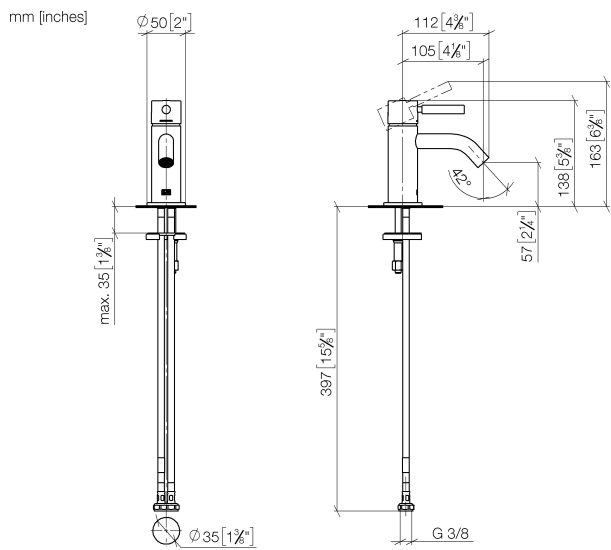

## Washbasin - Meta

Single-lever basin mixer without pop-up waste - matt black

Article number: 33 525 660-33

Date of manufacture from 1/23/2020

- 105 mm projection
- fixed spout
- circular, air-enriched flow
- height of mixer 138 mm
- height up to aerator 57 mm
- hole diameter 35 mm
- rosette Ø 50 mm optional
- 2x screw-in M 8 x 1 pressure hose, leak-tested
- max. flow 5.7 l/min
- lead-free
- Fittings group as per DIN 4109: 1

## Washbasin - Meta

Single-lever basin mixer without pop-up waste - matt black

Article number: 33 525 660-33

Date of manufacture from 1/23/2020

### Dimensional drawing

All details in mm / inch = mm x 0.0394