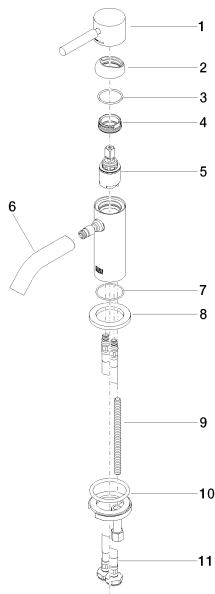

## Washbasin - Meta

Single-lever basin mixer without pop-up waste - matt black

Article number: 33 525 660-33

Date of manufacture from 1/23/2020

- 105 mm projection
- fixed spout
- circular, air-enriched flow
- height of mixer 138 mm
- height up to aerator 57 mm
- hole diameter 35 mm
- rosette Ø 50 mm optional
- 2x screw-in M 8 x 1 pressure hose, leak-tested
- max. flow 5.7 l/min
- lead-free
- Fittings group as per DIN 4109: 1

### Dimensional drawing

All details in mm / inch = mm x 0.0394

## Washbasin - Meta

Single-lever basin mixer without pop-up waste - matt black

Article number: 33 525 660-33

Date of manufacture from 1/23/2020

### Spare parts list

No.	Item Number	Name	Quantity used
1	90 20 66 009 00-33	handle	1
2	09 28 30 043-33	cover	1
3	09 14 10 120 90	seal	1
4	09 24 04 266 90	nut	1
5	90 15 05 044 00 90	cartridge	1
6	90 11 06 212 00-33	spout	1
7	09 14 10 202 90	seal	1
8	09 27 66 006-33	rosette	1
9	09 31 11 012 90	pin	1
10	04 30 11 038 00 90	fixing set	1
11	04 30 04 100 00 90	hose	2