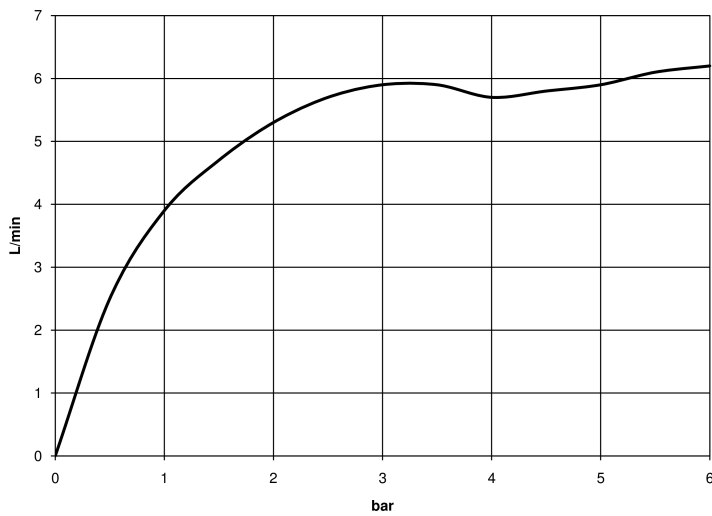

Washbasin - Meta

Single-lever basin mixer without pop-up waste - polished chrome

Article number: 33 526 660-00

Date of manufacture from 1/23/2020

- 125 mm projection
- fixed spout
- circular, air-enriched flow
- height of mixer 133 mm
- height up to aerator 52 mm
- hole diameter 35 mm
- 2x screw-in M 8 x 1 pressure hose, leak-tested
- max. flow 5.7 l/min
- lead-free
- Fittings group as per DIN 4109: 1

polished chrome

Dimensional drawing

Washbasin - Meta

Single-lever basin mixer without pop-up waste - polished chrome

Article number: 33 526 660-00

Date of manufacture from 1/23/2020

All details in mm / inch = mm x 0.0394

Flow rate chart

Other finish variants

platinum matt
33 526 660-06

Dark Chrome
33 526 660-19

matt black
33 526 660-33

chrome matt
33 526 660-93

Other finishes on request (x-tra Service)

Washbasin - Meta