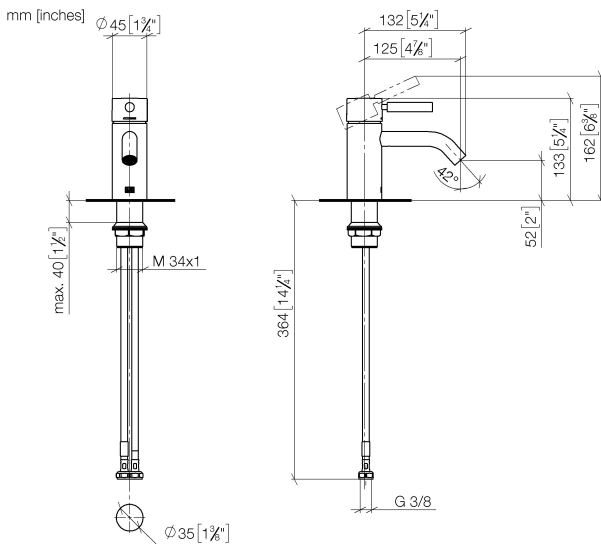

Washbasin - Meta

Single-lever basin mixer without pop-up waste - polished chrome

Article number: 33 526 660-00

Date of manufacture from 1/23/2020

- 125 mm projection
- fixed spout
- circular, air-enriched flow
- height of mixer 133 mm
- height up to aerator 52 mm
- hole diameter 35 mm
- 2x screw-in M 8 x 1 pressure hose, leak-tested
- max. flow 5.7 l/min
- lead-free
- Fittings group as per DIN 4109: 1

polished chrome

Dimensional drawing

Washbasin - Meta

Single-lever basin mixer without pop-up waste - polished chrome

Article number: 33 526 660-00

Date of manufacture from 1/23/2020

All details in mm / inch = mm x 0.0394

Flow rate chart

Other finish variants

platinum matt
33 526 660-06

Dark Chrome
33 526 660-19

matt black
33 526 660-33

chrome matt
33 526 660-93

Other finishes on request (x-tra Service)

Washbasin - Meta

Single-lever basin mixer without pop-up waste - polished chrome

Article number: 33 526 660-00

Date of manufacture from 1/23/2020

Spare parts list

No.	Item Number	Name	Quantity used
1	90 20 66 002 00-00	handle	1
2	09 28 30 041-00	cover	1
3	09 14 10 091 90	seal	1
4	09 24 04 266 90	nut	1
5	90 15 05 044 00 90	cartridge	1
6	90 11 06 206 00-00	spout	1
7	04 23 10 044 07 90	fixing set	1
8	04 30 04 100 00 90	hose	2