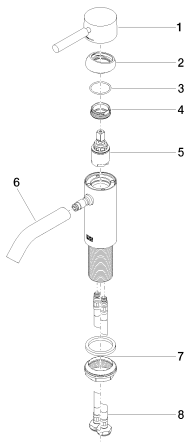

Washbasin - Meta

Single-lever basin mixer without pop-up waste - polished chrome

Article number: 33 526 660-00

Date of manufacture from 1/23/2020

- 125 mm projection
- fixed spout
- circular, air-enriched flow
- height of mixer 133 mm
- height up to aerator 52 mm
- hole diameter 35 mm
- 2x screw-in M 8 x 1 pressure hose, leak-tested
- max. flow 5.7 l/min
- lead-free
- Fittings group as per DIN 4109: 1

polished chrome

Dimensional drawing

Washbasin - Meta

Single-lever basin mixer without pop-up waste - polished chrome

Article number: 33 526 660-00

Date of manufacture from 1/23/2020

All details in mm / inch = mm x 0.0394

Flow rate chart

Other finish variants

platinum matt
33 526 660-06

Dark Chrome
33 526 660-19

matt black
33 526 660-33

chrome matt
33 526 660-93

Other finishes on request (x-tra Service)

Washbasin - Meta

Single-lever basin mixer without pop-up waste - polished chrome

Article number: 33 526 660-00

Date of manufacture from 1/23/2020

Spare parts list

No.	Item Number	Name	Quantity used
1	90 20 66 002 00-00	handle	1
2	09 28 30 041-00	cover	1
3	09 14 10 091 90	seal	1
4	09 24 04 266 90	nut	1
5	90 15 05 044 00 90	cartridge	1
6	90 11 06 206 00-00	spout	1
7	04 23 10 044 07 90	fixing set	1
8	04 30 04 100 00 90	hose	2