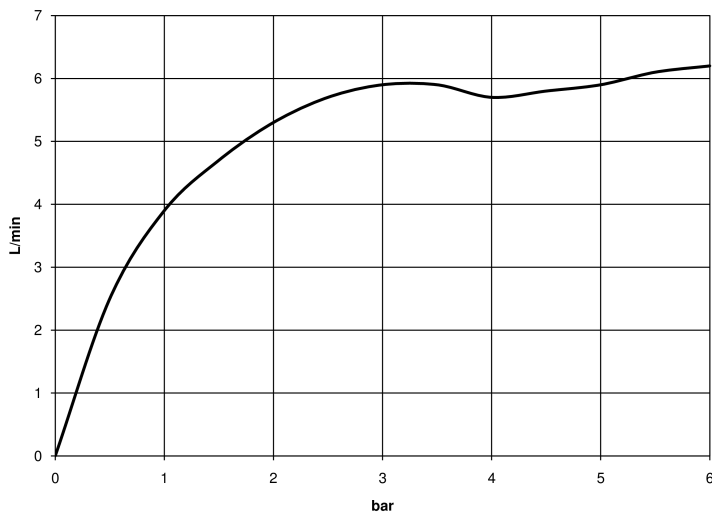

Washbasin - Meta

META SLIM Single-lever basin mixer without pop-up waste - matt black

Article number: 33 526 662-33

Date of manufacture from 1/23/2020

All details in mm / inch = mm x 0.0394

Flow rate chart

Other finish variants

Dark Chrome
33 526 662-19

chrome matt
33 526 662-93

Other finishes on request (x-tra Service)