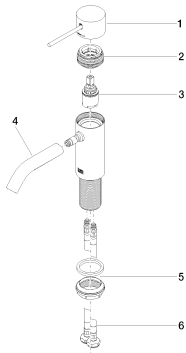

Washbasin - Meta

META SLIM Single-lever basin mixer without pop-up waste - matt black

Article number: 33 526 662-33

Date of manufacture from 1/23/2020

- 125 mm projection
- fixed spout
- circular, air-enriched flow
- height of mixer 134 mm
- height up to aerator 52 mm
- hole diameter 35 mm
- 2x screw-in M 8 x 1 pressure hose, leak-tested
- max. flow 5.7 l/min
- lead-free
- Fittings group as per DIN 4109: 1

matt black

Dimensional drawing

Washbasin - Meta

META SLIM Single-lever basin mixer without pop-up waste - matt black

Article number: 33 526 662-33

Date of manufacture from 1/23/2020

All details in mm / inch = mm x 0.0394

Flow rate chart

Other finish variants

polished chrome
33 526 662-00

platinum matt
33 526 662-06

Dark Chrome
33 526 662-19

chrome matt
33 526 662-93

Other finishes on request (x-tra Service)

Washbasin - Meta

META SLIM Single-lever basin mixer without pop-up waste - matt black

Article number: 33 526 662-33

Date of manufacture from 1/23/2020

Spare parts list

No.	Item Number	Name	Quantity used
1	90 20 66 020 00-33	handle	1
2	90 24 04 536 00 90	threaded connector	1
3	90 15 05 044 00 90	cartridge	1
4	90 11 06 206 00-33	spout	1
5	04 23 10 044 07 90	fixing set	1
6	04 30 04 100 00 90	hose	2