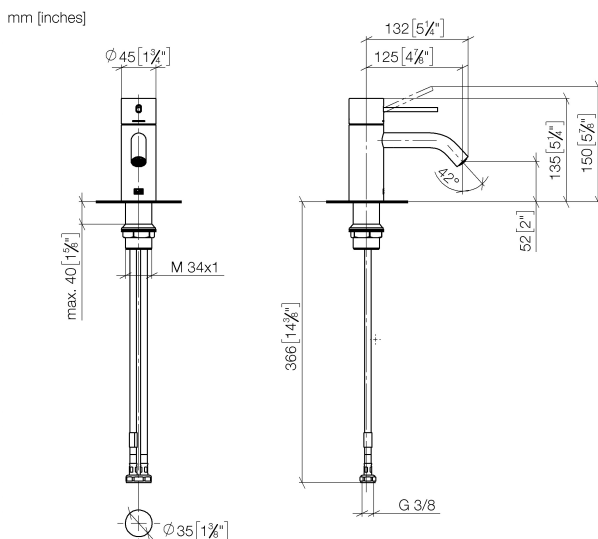

Washbasin - Meta

META SLIM Single-lever basin mixer without pop-up waste - matt black

Article number: 33 526 662-33

Date of manufacture from 1/23/2020

- 125 mm projection
- fixed spout
- circular, air-enriched flow
- height of mixer 134 mm
- height up to aerator 52 mm
- hole diameter 35 mm
- 2x screw-in M 8 x 1 pressure hose, leak-tested
- max. flow 5.7 l/min
- lead-free
- Fittings group as per DIN 4109: 1

matt black

Dimensional drawing

Washbasin - Meta

META SLIM Single-lever basin mixer without pop-up waste - matt black

Article number: 33 526 662-33

Date of manufacture from 1/23/2020

All details in mm / inch = mm x 0.0394

Flow rate chart

Other finish variants

polished chrome
33 526 662-00

platinum matt
33 526 662-06

Dark Chrome
33 526 662-19

chrome matt
33 526 662-93

Other finishes on request (x-tra Service)

Washbasin - Meta

META SLIM Single-lever basin mixer without pop-up waste - matt black

Article number: 33 526 662-33

Date of manufacture from 1/23/2020

Spare parts list

No.	Item Number	Name	Quantity used
1	90 20 66 020 00-33	handle	1
2	90 24 04 536 00 90	threaded connector	1
3	90 15 05 044 00 90	cartridge	1
4	90 11 06 206 00-33	spout	1
5	04 23 10 044 07 90	fixing set	1
6	04 30 04 100 00 90	hose	2