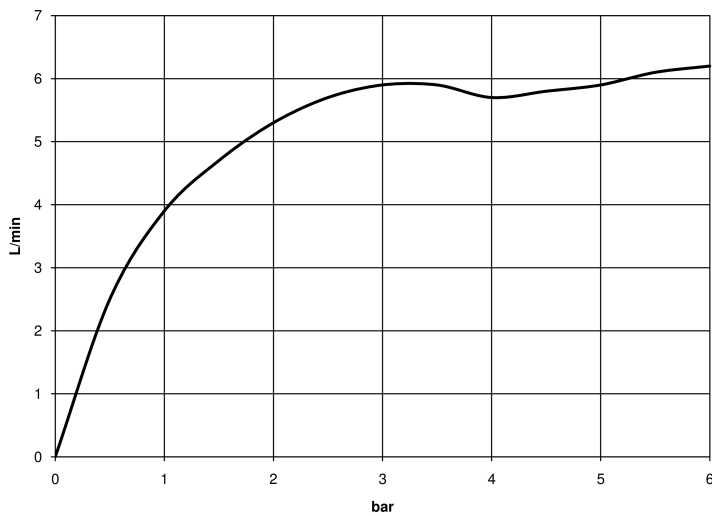

Washbasin - Meta

Wall-mounted single-lever basin mixer with individual rosettes - matt black

Article number: 36 863 660-33

- 90° spout
- 250 mm projection
- fixed spout
- circular, air-enriched flow
- hole diameter spout 37 mm
- hole diameter single-lever mixer 57 mm
- rosette for spout Ø 55mm
- rosette for mixer Ø 78mm
- max. flow 5.7 l/min
- lead-free
- Fittings group as per DIN 4109: 1

Flow rate chart

Washbasin - Meta

Wall-mounted single-lever basin mixer with individual rosettes - matt black

Article number: 36 863 660-33

Other finish variants

polished chrome

36 863 660-00

platinum matt