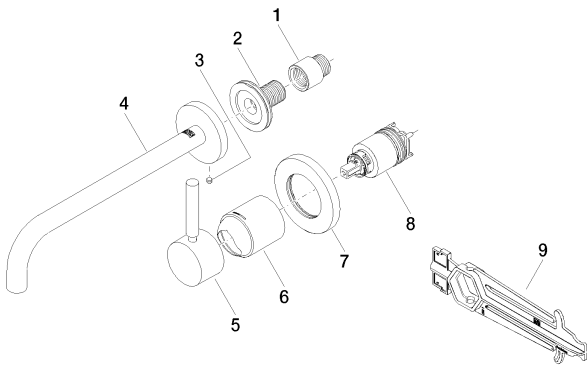

Washbasin - Meta

Wall-mounted single-lever basin mixer with individual rosettes - matt black

Article number: 36 863 660-33

- 90° spout
- 250 mm projection
- fixed spout
- circular, air-enriched flow
- hole diameter spout 37 mm
- hole diameter single-lever mixer 57 mm
- rosette for spout Ø 55mm
- rosette for mixer Ø 78mm
- max. flow 5.7 l/min
- lead-free
- Fittings group as per DIN 4109: 1

35 860 970 90

Concealed wall-mounted
single-lever mixer -

Washbasin - Meta

Wall-mounted single-lever basin mixer with individual rosettes - matt black

Article number: 36 863 660-33

Spare parts list

No.	Item Number	Name	Quantity used
1	09 24 03 072 10 90	nipple	1
2	09 24 03 280 90	nipple	1
3	09 31 11 112 90	pin	1
4	90 28 22 352 00-33	spout	1
5	90 20 66 007 00-33	handle	1
6	09 11 02 288-33	cover	1
7	90 27 62 011 00-33	rosette	1
8	90 15 05 064 01 90	cartridge	1
9	09 30 09 064 90	key	1