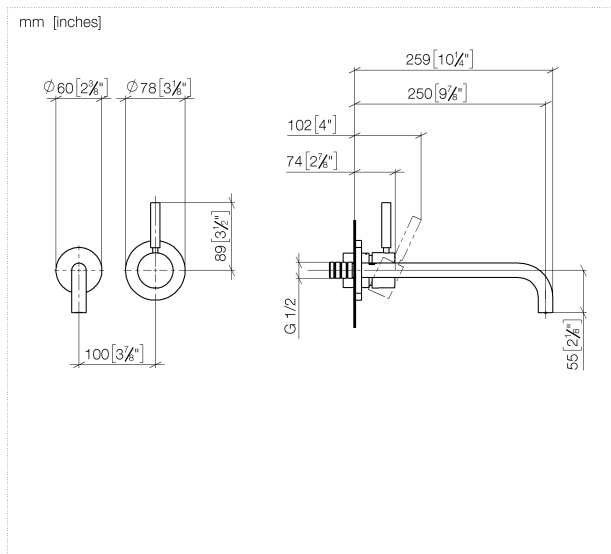

Washbasin - Meta

Wall-mounted single-lever basin mixer with individual rosettes - matt black

Article number: 36 863 660-33

- 90° spout
- 250 mm projection
- fixed spout
- circular, air-enriched flow
- hole diameter spout 37 mm
- hole diameter single-lever mixer 57 mm
- rosette for spout Ø 55mm
- rosette for mixer Ø 78mm
- max. flow 5.7 l/min
- lead-free
- Fittings group as per DIN 4109: 1

matt black

Miscellaneous items are required for this article.

Washbasin - Meta

Wall-mounted single-lever basin mixer with individual rosettes - matt black

Article number: 36 863 660-33

Dimensional drawing

All details in mm / inch = mm x 0.0394

Flow rate chart

Washbasin - Meta

Wall-mounted single-lever basin mixer with individual rosettes - matt black

Article number: 36 863 660-33

Other finish variants

polished chrome

36 863 660-00

platinum matt

35 860 970 90

Concealed wall-mounted
single-lever mixer -

Washbasin - Meta

Wall-mounted single-lever basin mixer with individual rosettes - matt black

Article number: 36 863 660-33

Spare parts list

No.	Item Number	Name	Quantity used
1	09 24 03 072 10 90	nipple	1
2	09 24 03 280 90	nipple	1
3	09 31 11 112 90	pin	1
4	90 28 22 352 00-33	spout	1
5	90 20 66 007 00-33	handle	1
6	09 11 02 288-33	cover	1
7	90 27 62 011 00-33	rosette	1
8	90 15 05 064 01 90	cartridge	1
9	09 30 09 064 90	key	1