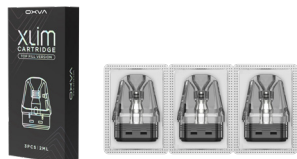

TOP FILL CARTRIDGE (STANDARD)