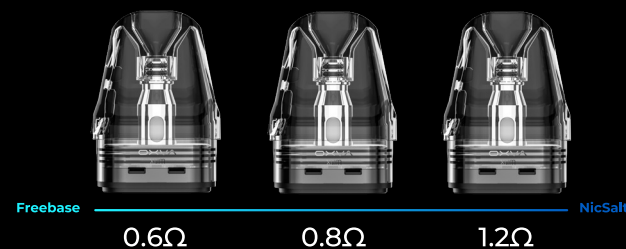

**STRONGER,
BETTER, HAPPIER.**

NEW TOP FILL Cartridge

Upgraded Anti-leak function.

**Compatible with
Freebase & NicSalt Liquid**

Glittering
RGB Light

Anti-leak Top-fill
cartridges

Highly
Leak-resistant

Auto-Draw &
Button Activation

1000mAh
Bigger Battery

30W Max
Output Power

**Glittering, Better with
RGB LIGHT**

Stronger Power

30W

1000mAh

Bigger battery
25mins to 80% fast-charging.

Colors