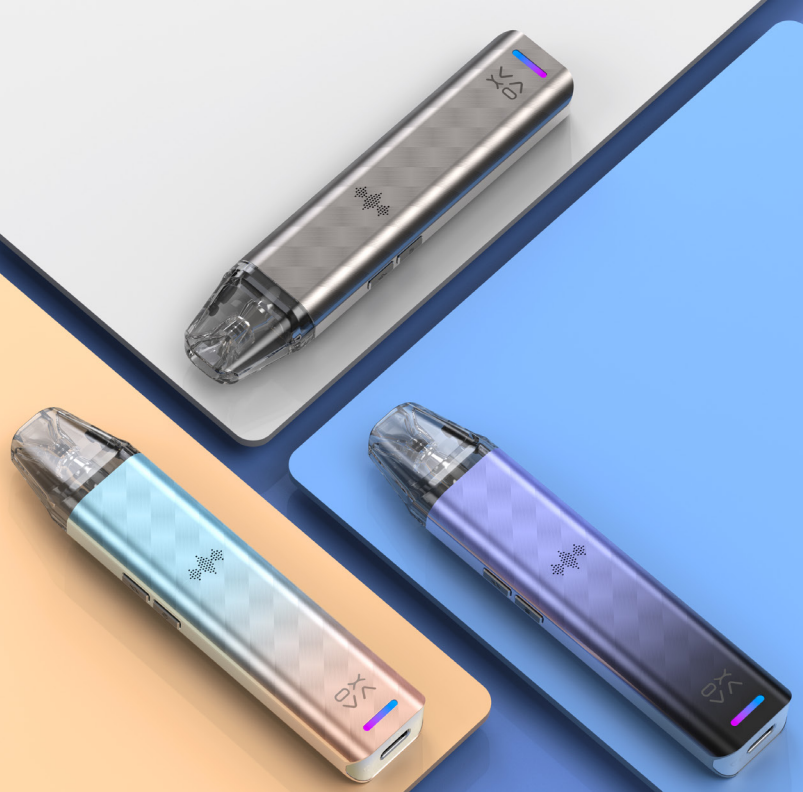

XLIM SE 2

Unleash the Power of Flavor

30W Max Output Power

1000mAh Bigger Battery

XLIM Series Cartridge Compatible

Stylish New Look

Voice Broadcasting Tech

NicSalt & Freebase Compatible

Highly Leak-resistant

Colorful RGB Light Indicator

COLORS

Orange Blue

Blue Purple

Black Blue

Silver Grey

Gunmetal

Black

SPECIFICATIONS

Output Power	5-30W
Cartridge Capacity	2ml/2ml(TPD)
Resistance Range	0.3Ω-3.0Ω
Compatible Pods	XLIM Top Fill Cartridge(0.4Ω/0.6Ω/0.8Ω/1.2Ω) XLIM V2 Cartridge(0.6Ω/0.8Ω/1.2Ω) XLIM Prefilled Cartridge
Refill	Top Refill
Airflow Control	Side AFC
RGB Lighting Effect	Colorful Marquee
Battery	1000mAh
Charging	5V/1A, Type-C
Material	Aluminium alloy+PCTG
Size	24.2*14.0*112.7mm
Weight	44.5g