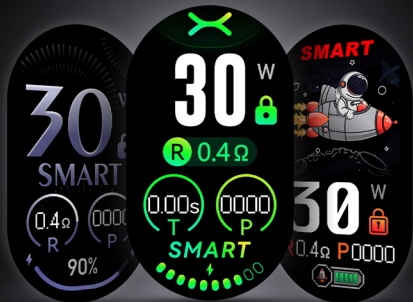

30W

Max Output Power

Optional Dynamic Themes

PRO

30W Max Output Power

Optional Dynamic Themes

1200mAh Built-in Battery

XLIM Series Cartridge Compatible

Highly Leak-resistant

NicSalt & Freebase Compatible

Smart Mode & Power Mode

XLIM Series Cartridge Compatible

TOP FILL CARTRIDGE

V2 CARTRIDGE

XLIM PREFILLED CARTRIDGE

1200mAh Built-in Battery

Smart Mode & Power Mode

POWER

SMART

X-TREME FLAVOR

Black Leather

Blue Leather

Green Leather

Brown Leather