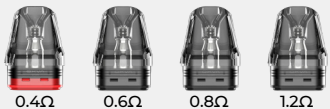

30W

Max Output Power

Optional Dynamic Themes

PRO

30W Max Output Power

Optional Dynamic Themes

1200mAh Built-in Battery

XLIM Series Cartridge Compatible

Highly Leak-resistant

NicSalt & Freebase Compatible

Smart Mode & Power Mode

XLIM Series Cartridge Compatible

TOP FILL CARTRIDGE

V2 CARTRIDGE

XLIM PREFILLED CARTRIDGE

1200mAh Built-in Battery

Smart Mode & Power Mode

POWER

SMART

X-TREME FLAVOR

Black Leather

Blue Leather

Green Leather

Brown Leather