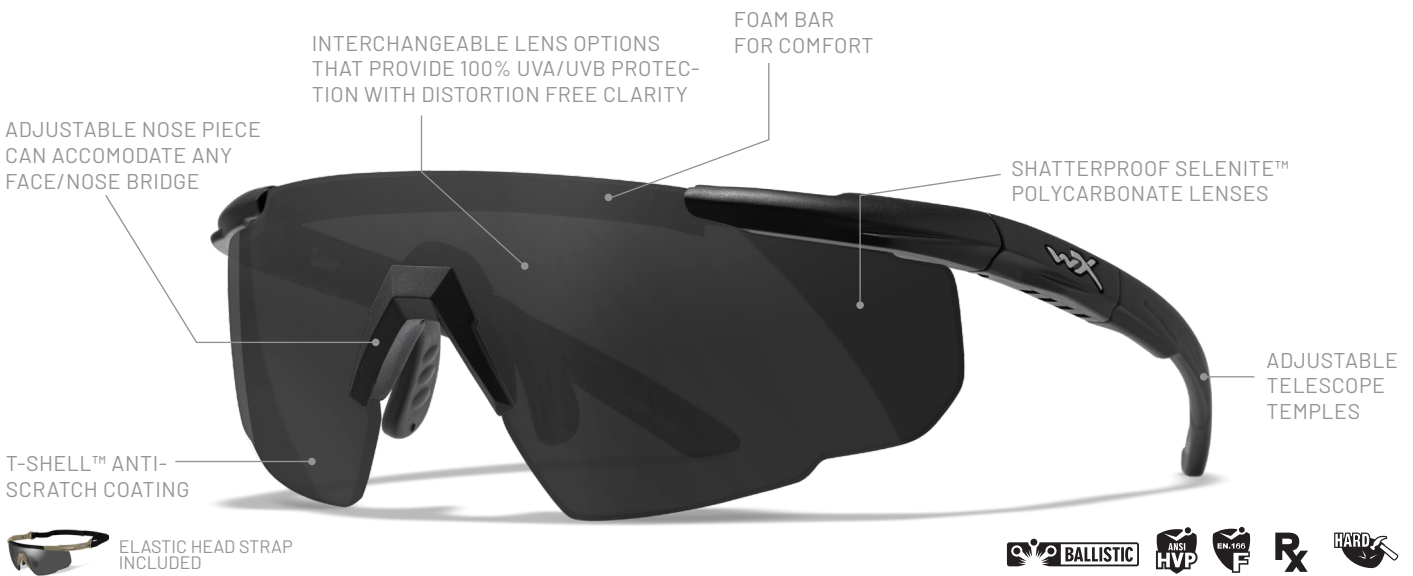

SABER ADVANCED

CHANGEABLE

MIL-PRF-32432 STANAG 2920/4296 ANSI Z.87 EN166F

SABER ADVANCED is the model that helped establish Wiley X, as a pioneer in protective eyewear. Here, you get functionality and durability in a semi-rimless frame design, with adjustable telescoping temples, ensuring complete protection of your eyes. Depending on your activity, you can choose to use either the temples or the SABER ADVANCED Elastic Strap, and combined with

the 360° wire-core nosepiece, adaptable to all nose sizes and shapes, you are, no matter the choice, always ensured comfort. It is NVG compatible, and is available in one, two, and three-lens kits, making sure that you with SABER ADVANCED never have to settle for average.

STANDARD LENSES		*LIGHT TRANSMISSION VARIES +/- 3% DEPENDING ON MODEL			
	GREY	SELENITE™ POLYCARBONATE	WEIGHT: 21 GRAM	LT: 15%*	COATING: HARD COATING
	CLEAR	SELENITE™ POLYCARBONATE	WEIGHT: 21 GRAM	LT: 89%*	COATING: HARD COATING
	LIGHT RUST	SELENITE™ POLYCARBONATE	WEIGHT: 21 GRAM	LT: 52%*	COATING: HARD COATING
	YELLOW	SELENITE™ POLYCARBONATE	WEIGHT: 21 GRAM	LT: 82%*	COATING: HARD COATING
	VERMILLION	SELENITE™ POLYCARBONATE	WEIGHT: 21 GRAM	LT: 45%*	COATING: HARD COATING

PRESCRIPTION CARRIER

SOLD SEPARATELY

Insert a prescription carrier into the eyewear for corrected vision behind high impact protection.

WEIGHT (WITHOUT PRESCRIPTION LENSES): 3 GRAM

360° NOSE PIECE

Designed to provide an universal fit and slip-free comfort. Prepared to hold the PTX prescription insert.