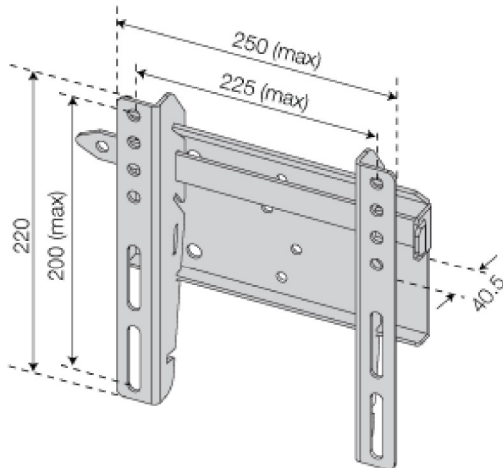

### Tilt Mount

up to  
**94cm**  
**37"**

#### Features

- Screen size: up to 94 cm/37"
- Max Load: 40 kg/88 lbs
- Tilt: 8 degree
- Mounting pattern (WxH): 225 X 200mm  
Including VESA 75, 100, 200, 200X100,  
NON VESA
- Anti Theft Device
- Minimal Projection from the wall
- Quick connection and safe installation