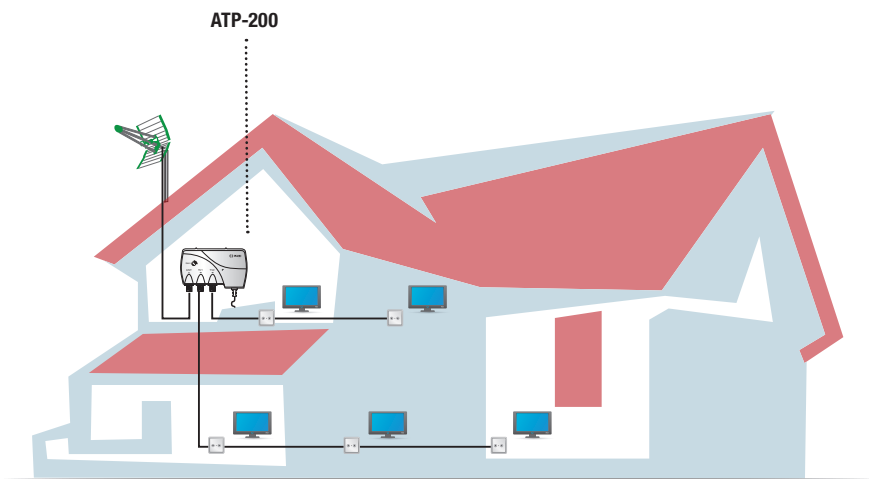

# ATP-200

Apartment amplifiers

Apartment amplifier for VHF and UHF signals. Reliable, cold and small size.

It has 2 outputs.

High Efficiency Cold technology

Adaptable to standard record boxes

Gain adjustment

One TV input

2 RF outputs

## Application examples

Graph of gain control

- TV amplifier.
- 1 RF input — 2 RF outputs.
- Gain with adjustment potentiometer.
- Mains powered, 50/60 Hz. Electrical safety protection level: Clase II. Mains lead with bipolar plug.
- External plastic box. F type connection. It has an adapter for easy attachment to wall.