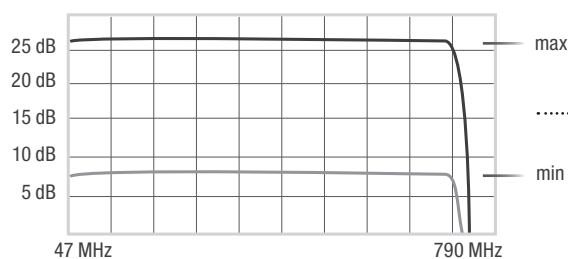

## Application examples

Graph of gain control

## Features

Model	ATP-200	
Ref.	3434	
No. of RF outputs	2	
Frequency range	MHz	47 - 790
Gain	dB	> 25
Gain adjustment	dB	> 15
Output level (IM3 -60dB, DIN 45004B)	dBμV	(2x) > 103
Noise figure	dB	< 4
Mains supply voltage (50/60 Hz)	VAC	230 - 240
Max consumption	W	1.5
Dimensions	mm	90 x 58 x 27