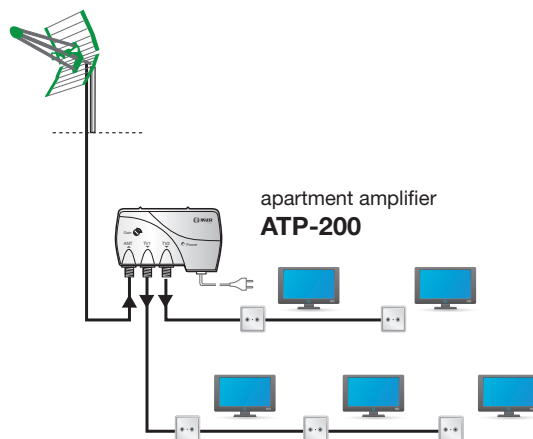

# ATP-200

Apartment amplifiers

Apartment amplifier for VHF and UHF signals. Reliable, cold and small size.

It has 2 outputs.

High Efficiency Cold technology

Adaptable to standard record boxes

Gain adjustment

One TV input

2 RF outputs

## Application examples

Graph of gain control

- TV amplifier.
- 1 RF input — 2 RF outputs.
- Gain with adjustment potentiometer.
- Mains powered, 50/60 Hz. Electrical safety protection level: Clase II. Mains lead with bipolar plug.
- External plastic box. F type connection. It has an adapter for easy attachment to wall.