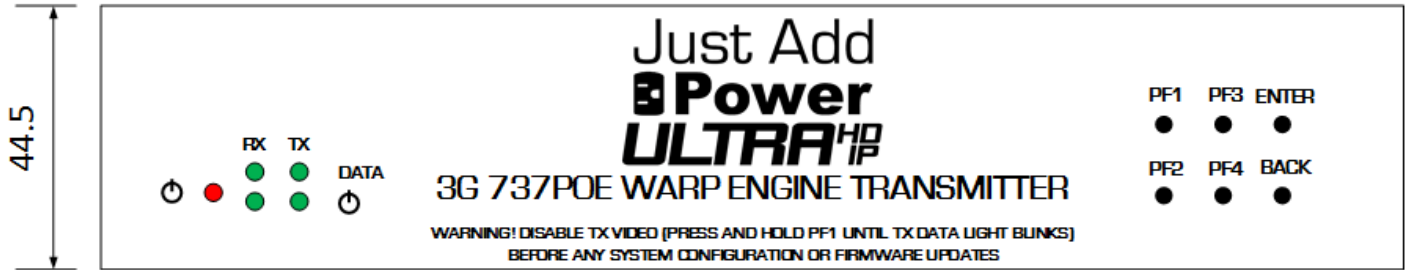

220

737POE Front and Back