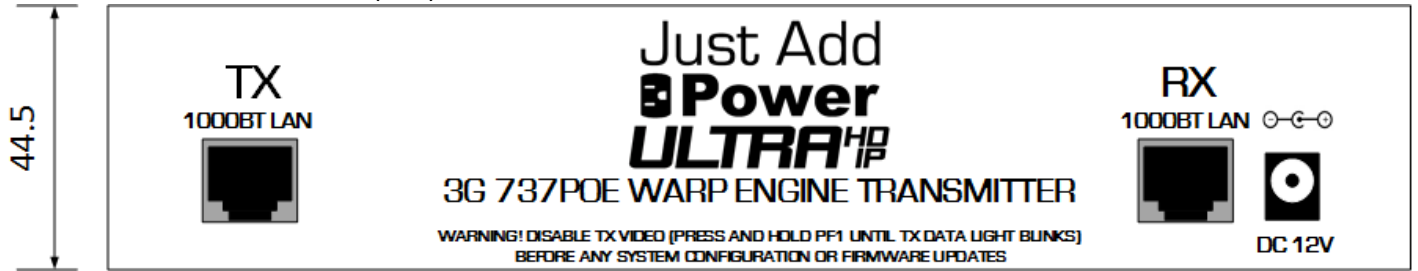

All measurements in millimeters (mm)