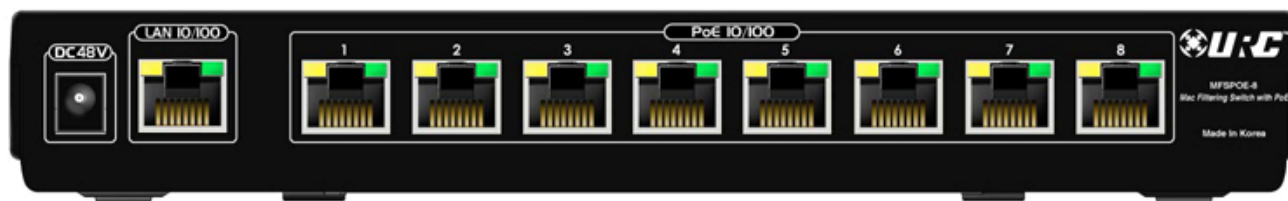

total control

MFSPOE-8 **Network switch**

Eight (8) POE (Power-Over-Ethernet) ports plus one LAN port ■ Smart POE ports support keypads, cameras, etc.; also compatible with non-POE devices ■ Mac filtering prevents video or audio streams from consuming network bandwidth ■ Activity and Status LEDs plus Connectivity indicator ■ Includes 48 volt power supply

MFSPOE-8 Mac Filtering Switch with POE

specifications

* Layer 2 Mac Filtering	Instant - Pre-configured at factory
* Network	Switching Hub - Eight 10/100 Ethernet ports + Eight PoE ports LAN - One 10/100 Ethernet port
* Power Supply	48V External Power Supply
* PoE	8 Ports (6.2W*8=50W, 1PORT MAX=15.4W)
* Size	1.5" x 9.8" x 4.9" (H X W x D)
* Weight	0.78 lbs. (0.35kg)