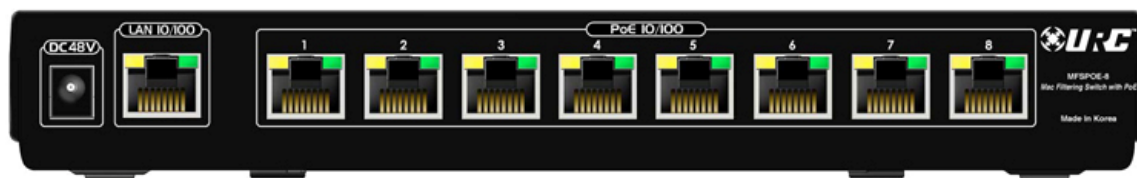

total control

MFSPOE-8 **Network switch**

Eight (8) POE (Power-Over-Ethernet) ports plus one LAN port ■ Smart POE ports support keypads, cameras, etc.; also compatible with non-POE devices ■ Mac filtering prevents video or audio streams from consuming network bandwidth ■ Activity and Status LEDs plus Connectivity indicator ■ Includes 48 volt power supply

MFSPOE-8 Mac Filtering Switch with POE

specifications

* Layer 2 Mac Filtering	Instant - Pre-configured at factory
* Network	Switching Hub - Eight 10/100 Ethernet ports + Eight PoE ports LAN - One 10/100 Ethernet port
* Power Supply	48V External Power Supply
* PoE	8 Ports (6.2W*8=50W, 1PORT MAX=15.4W)
* Size	1.5" x 9.8" x 4.9" (H X W x D)
* Weight	0.78 lbs. (0.35kg)