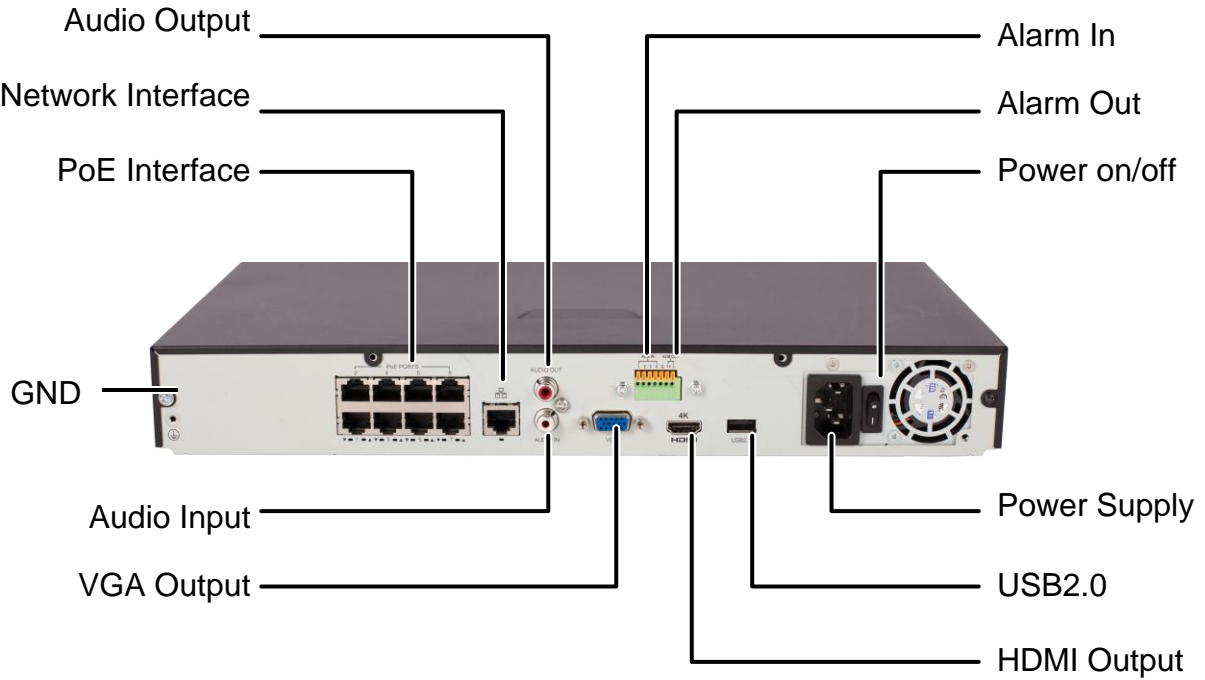

Rear Panel

Take **NVR302-16S-P8** for example

Zhejiang Uniview Technologies Co., Ltd.

Building No.10, Wanlun Science Park, Jiangling Road 88, Binjiang District, Hangzhou, Zhejiang, China

Email: overseasbusiness@uniview.com; globalsupport@uniview.com

<http://sgcdn.uniview.com>

©2017 Zhejiang Uniview Technologies Co.,Ltd. All rights reserved.

*Product specifications and availability are subject to change without notice.