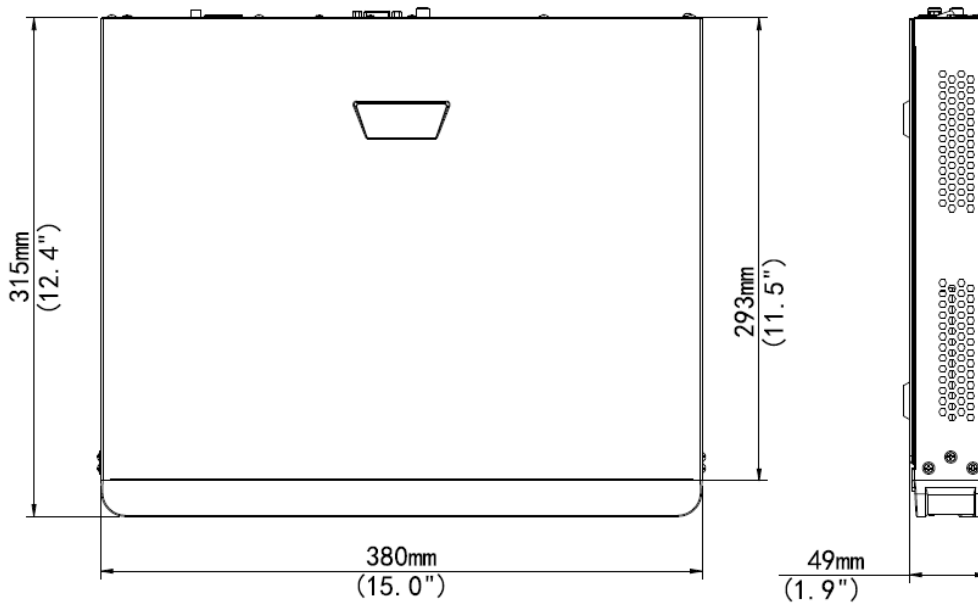

PoE			
Interface	8 independent 100Mbps PoE network interfaces		16 independent 100Mbps PoE network interfaces
Max Power	Max 30W for single port Max 130W in total ( 16.25W for each )	Max 30W for single port Max 130W in total ( 16.25W for each )	Max 30W for single port Max 240W in total ( 15W for each )
Supported Standard	IEEE 802.3af/at		
General			
Power Supply	220V AC Power Consumption: ≤9 W( without HDD )		
Working Environment	-10°C ~ + 55°C ( +14°F ~ +131°F ), Humidity ≤ 90% RH(non-condensing)		
Dimensions(W×D×H)	380mm ×315mm × 49.1mm(15.0" × 12.4" ×1.9" )		
Weight ( without HDD )	≤2.4kg (5.29 lb)		

## Dimensions