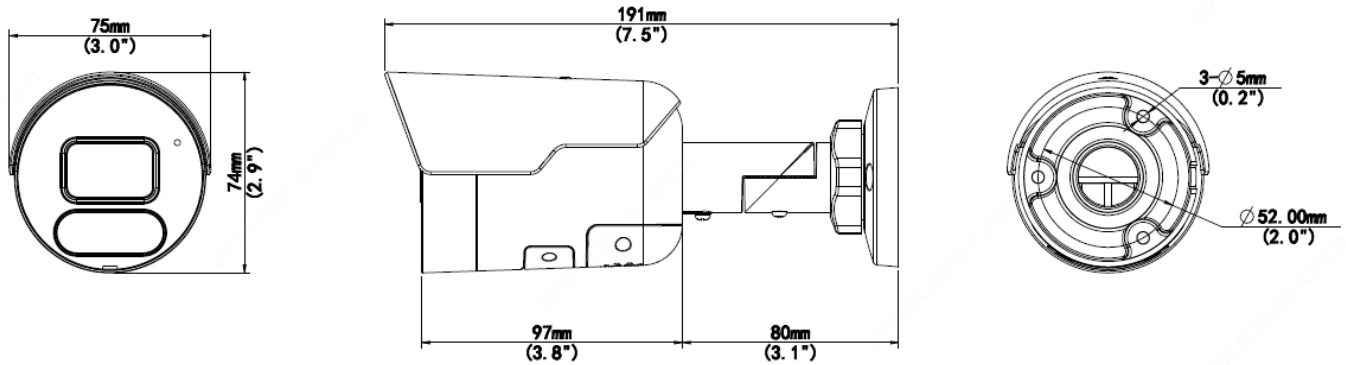

Dimensions

Accessories

Zhejiang Uniview Technologies Co., Ltd.

Building No.10, Wanlun Science Park, Jiangling Road 88, Binjiang District, Hangzhou, Zhejiang, China (310051)

Email: overseasbusiness@uniview.com; globalsupport@uniview.com

<http://www.uniview.com>

©2020 Zhejiang Uniview Technologies Co., Ltd. All rights reserved.

*Product specifications and availability are subject to change without notice.