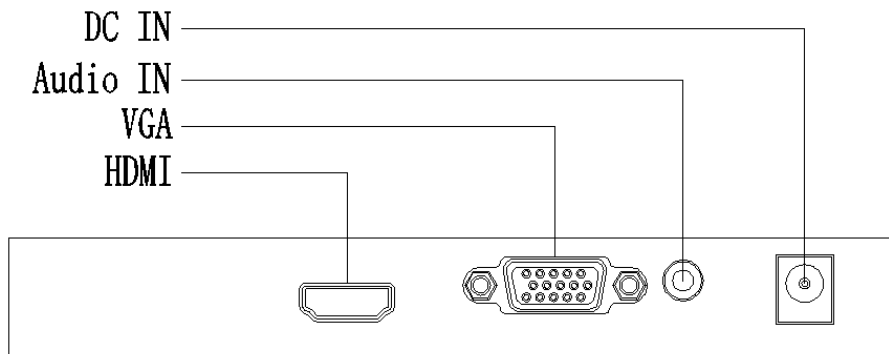

Interfaces

Zhejiang Uniview Technologies Co.,Ltd.

Building No.10, Wanlun Science Park, Jiangling Road 88, Binjiang District, Hangzhou, Zhejiang, China

Email: overseasbusiness@uniview.com; globalsupport@uniview.com

<http://www.uniview.com>

©2022 Zhejiang Uniview Technologies Co.,Ltd. All rights reserved.

*Product specifications and availability are subject to change without notice.