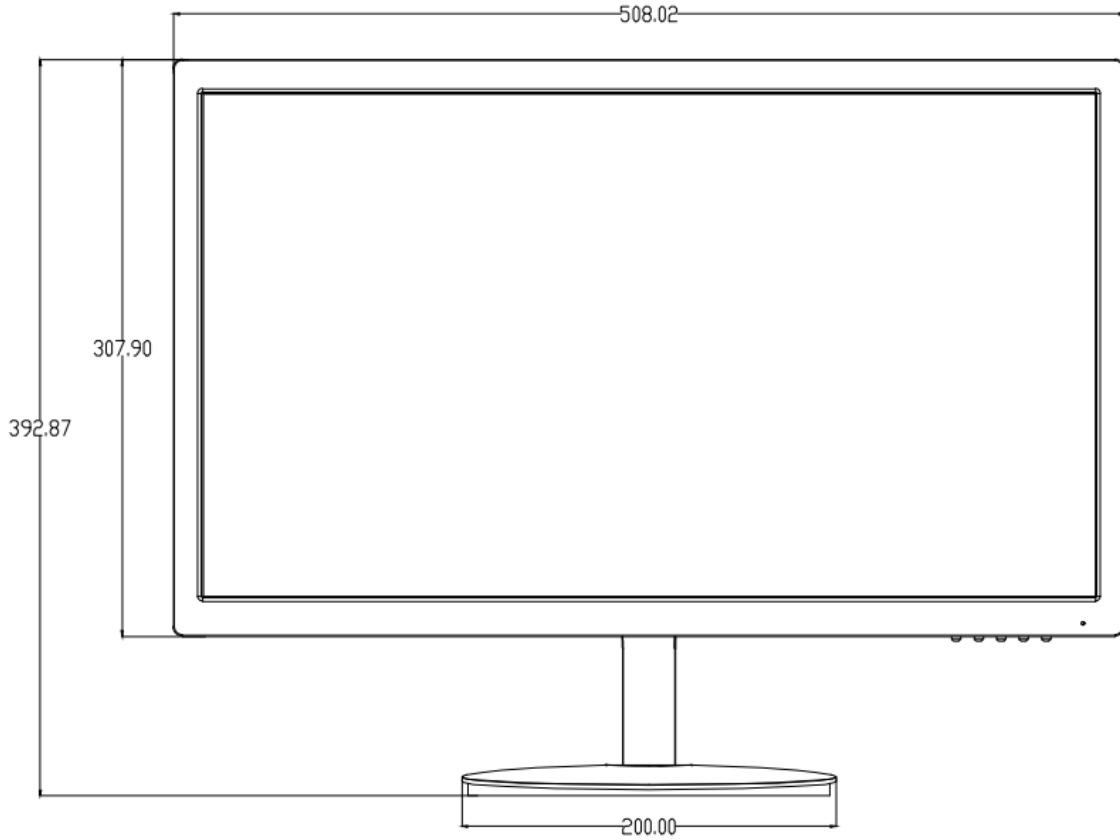

### Key Features

- True color display
- Resolution is up to at 1920\*1080
- Wide view of field:178°(H)/ 178°(V)
- Specific menu design, which is simple to operate
- Support 7\*24 working and lower power consumption
- Adaptively recognize signal
- VESA stand bracket
- Support multiply language

## Specifications

Model	MW3222-V
<b>Display</b>	
Display Type	LED Backlight
Screen Size	21.5"
Pixel Pitch(mm)	0.248*0.248
Max Resolution	1920*1080
Brightness	250 cd/m <sup>2</sup>
Contrast	3000:1
Response Time	5ms
color	16.7M
Viewing Angle	Horizontal 178°, Vertical 178°
<b>Interface</b>	
VGA	1
HDMI	1
Audio In	1
<b>Audio</b>	
Audio Input	1, 3.5 mm mini-jack
Speaker	2*1.5W
<b>OSD</b>	
Multi- Language	8 (English, France, Spanish, German ,Russia, Korea ,Japanese ,Simplified Chinese)
<b>Mounting</b>	
VESA	100mm*100mm
<b>General</b>	
Power supply	DC 12V, 2A
Consumption	≤22 W(on) ≤0.5 W(Standby)
Operation Temperature	0°C ~ 40 °C
Operating Humidity	20%~85% (No Condensation)
Storage Temperature	-20°C ~ 60°C
Storage Humidity	0%~90% (No Condensation)
Dimension (W*H*D)	508.02mm*307.9mm*40.1mm(No Pedestal) 508.02mm*392.87mm*200mm(With Pedestal)
Weight	Net Weight:2.3Kg Gross Weight:3.4Kg
<b>Accessory</b>	
Standard	HDMI cable, Adapter& power cable, Pedestal ,Quick Guide
Optional	Hanging bracket

Appearance

Dimensions