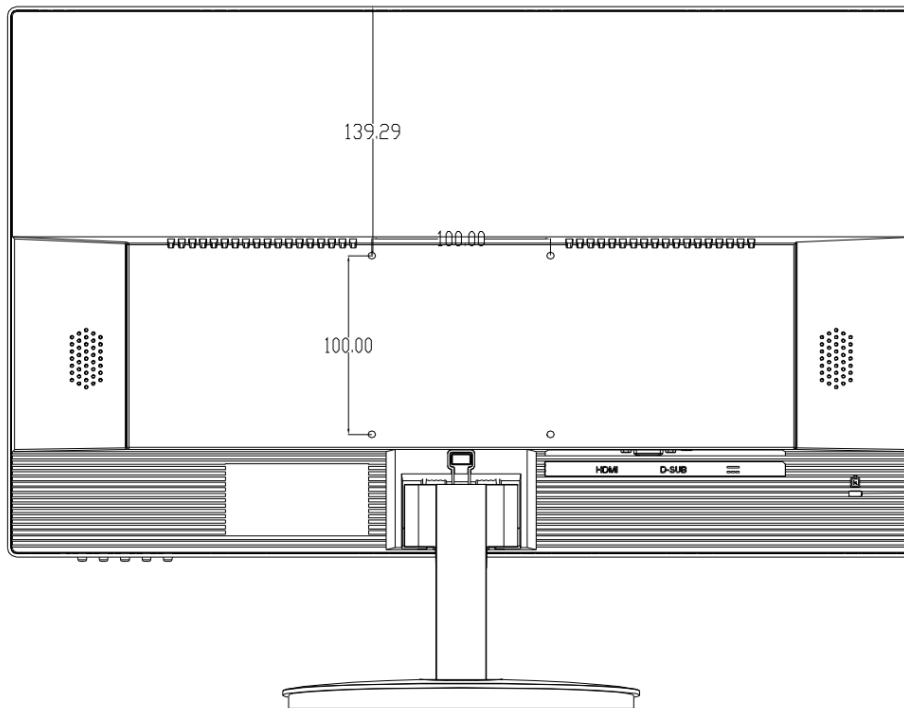

### Key Features

- True color display
- Resolution is up to at 1920\*1080
- Wide view of field:178°(H)/ 178°(V)
- Specific menu design, which is simple to operate
- Support 7\*24 working and lower power consumption
- Adaptively recognize signal
- VESA stand bracket
- Support multiply language

## Specifications

Model	MW3222-V
<b>Display</b>	
Display Type	LED Backlight
Screen Size	21.5"
Pixel Pitch(mm)	0.248*0.248
Max Resolution	1920*1080
Brightness	250 cd/m <sup>2</sup>
Contrast	3000:1
Response Time	5ms
color	16.7M
Viewing Angle	Horizontal 178°, Vertical 178°
<b>Interface</b>	
VGA	1
HDMI	1
Audio In	1
<b>Audio</b>	
Audio Input	1, 3.5 mm mini-jack
Speaker	2*1.5W
<b>OSD</b>	
Multi- Language	8 (English, France, Spanish, German ,Russia, Korea ,Japanese ,Simplified Chinese)
<b>Mounting</b>	
VESA	100mm*100mm
<b>General</b>	
Power supply	DC 12V, 2A
Consumption	≤22 W(on) ≤0.5 W(Standby)
Operation Temperature	0°C ~ 40 °C
Operating Humidity	20%~85% (No Condensation)
Storage Temperature	-20°C ~ 60°C
Storage Humidity	0%~90% (No Condensation)
Dimension (W*H*D)	508.02mm*307.9mm*40.1mm(No Pedestal) 508.02mm*392.87mm*200mm(With Pedestal)
Weight	Net Weight:2.3Kg Gross Weight:3.4Kg
<b>Accessory</b>	
Standard	HDMI cable, Adapter& power cable, Pedestal ,Quick Guide
Optional	Hanging bracket

Appearance

Dimensions