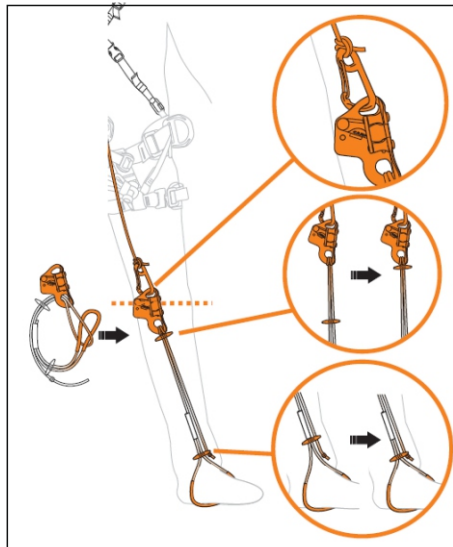

The foot-loop is made from robust 4 mm cord and is fully adjustable in length.

The high-quality bungee cord delivers immediate reaction during progression and can be installed into the special routing points on the chest parts of the Tree Access SRT Chest and Tree Access ANSI XT harnesses, or it can be rigged to any tree climbing harness.

WARNING: the Turboknee System is a climbing aid device for progression only and must never be used to for life safety functions.

High-quality bungee cord

Turbochest rope clamp that features two proprietary rollers that help with climbing efficiency by making the upward glide much smoother

Robust 4 mm cord: fully adjustable in length

Ref.	Product name Nombre del producto	Weight Peso		Rope diameter Diámetro de cuerda	
		g	oz	Min - mm	Max - mm
3127	TURBOKNEE SYSTEM	170	6.0	8	13

Ref.3127 **TURBOKNEE SYSTEM**

INSTALLATION

TREE ACCESS ANSI XT ref.3124

TREE ACCESS SRT CHEST ref.3126

TURBOKNEE SYSTEM - Spare parts

Turboknee Footloop

3128

Spare foot-loop for the Turboknee System can be installed to the Turbochest ascender using a girth hitch. The foot-loop is made from robust 4 mm cord and is fully adjustable in length.