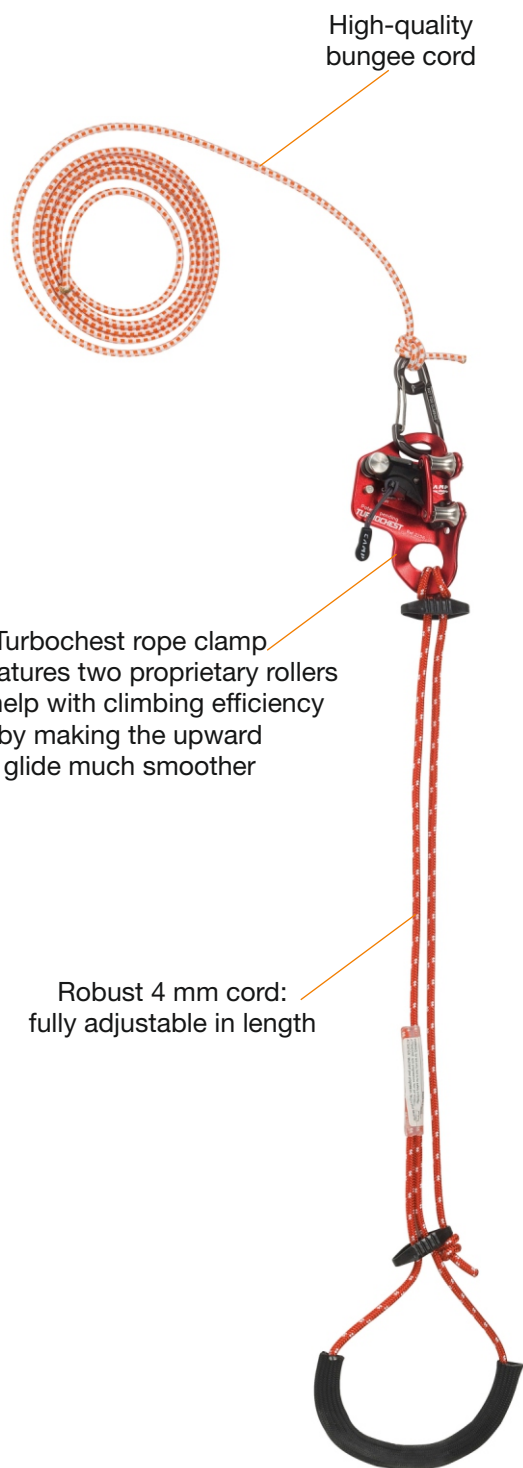

Ref.3127 TURBOKNEE SYSTEM

TREE CLIMBING

Incredibly efficient knee ascender system for SRT tree climbing.

Equipped with the Turbochest rope clamp that features two proprietary rollers that help with climbing efficiency by making the upward glide much smoother.

The foot-loop is made from robust 4 mm cord and is fully adjustable in length.

The high-quality bungee cord delivers immediate reaction during progression and can be installed into the special routing points on the chest parts of the Tree Access SRT Chest and Tree Access ANSI XT harnesses, or it can be rigged to any tree climbing harness.

WARNING: the Turboknee System is a climbing aid device for progression only and must never be used to for life safety functions.

High-quality bungee cord

Turbochest rope clamp that features two proprietary rollers that help with climbing efficiency by making the upward glide much smoother

Robust 4 mm cord: fully adjustable in length

Ref.	Product name Nombre del producto	Weight Peso		Rope diameter Diámetro de cuerda	
		g	oz	Min - mm	Max - mm
3127	TURBOKNEE SYSTEM	170	6.0	8	13

Ref.3127 **TURBOKNEE SYSTEM**