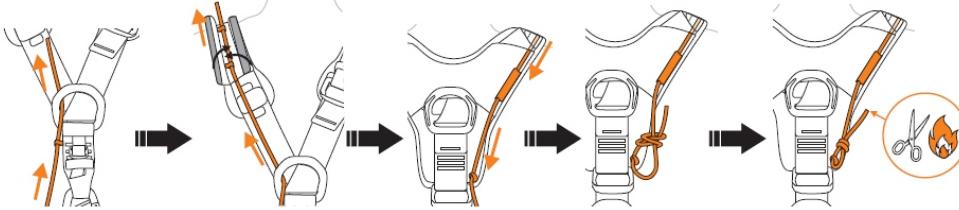

Ref.3127 TURBOKNEE SYSTEM

TREE CLIMBING

Incredibly efficient knee ascender system for SRT tree climbing.

Equipped with the Turbochest rope clamp that features two proprietary rollers that help with climbing efficiency by making the upward glide much smoother.

The foot-loop is made from robust 4 mm cord and is fully adjustable in length.

The high-quality bungee cord delivers immediate reaction during progression and can be installed into the special routing points on the chest parts of the Tree Access SRT Chest and Tree Access ANSI XT harnesses, or it can be rigged to any tree climbing harness.

WARNING: the Turboknee System is a climbing aid device for progression only and must never be used to for life safety functions.

High-quality bungee cord

Turbochest rope clamp that features two proprietary rollers that help with climbing efficiency by making the upward glide much smoother

INSTALLATION

TREE ACCESS ANSI XT ref.3124

TREE ACCESS SRT CHEST ref.3126

TURBOKNEE SYSTEM - Spare parts

Turboknee Footloop

3128

Spare foot-loop for the Turboknee System can be installed to the Turbochest ascender using a girth hitch. The foot-loop is made from robust 4 mm cord and is fully adjustable in length.