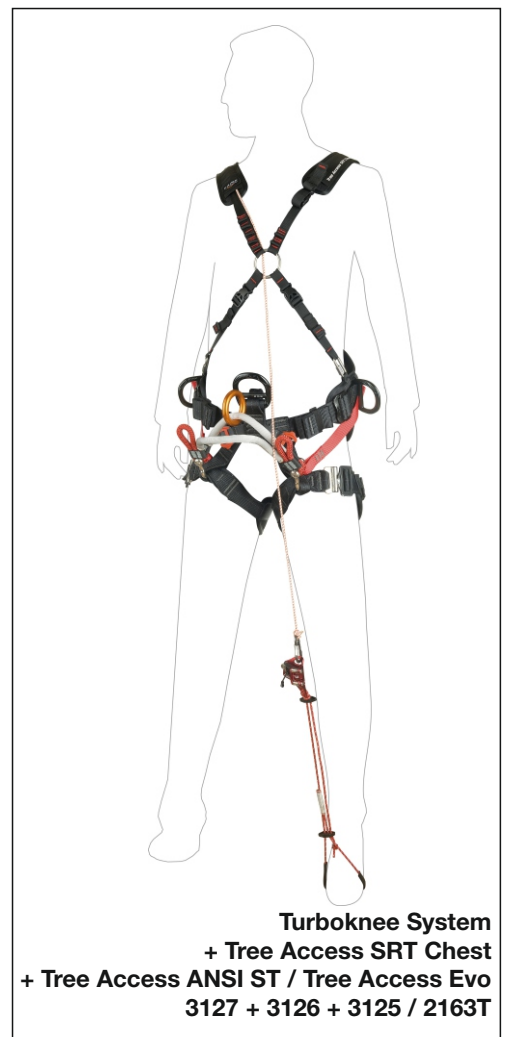

Ref.3127 TURBOKNEE SYSTEM

TREE CLIMBING

Incredibly efficient knee ascender system for SRT tree climbing.

Equipped with the Turbochest rope clamp that features two proprietary rollers that help with climbing efficiency by making the upward glide much smoother.

The foot-loop is made from robust 4 mm cord and is fully adjustable in length.

The high-quality bungee cord delivers immediate reaction during progression and can be installed into the special routing points on the chest parts of the Tree Access SRT Chest and Tree Access ANSI XT harnesses, or it can be rigged to any tree climbing harness.

WARNING: the Turboknee System is a climbing aid device for progression only and must never be used to for life safety functions.

High-quality bungee cord

Turbochest rope clamp that features two proprietary rollers that help with climbing efficiency by making the upward glide much smoother

INSTALLATION

TREE ACCESS ANSI XT ref.3124

TREE ACCESS SRT CHEST ref.3126

TURBOKNEE SYSTEM - Spare parts

Turboknee Footloop

3128

Spare foot-loop for the Turboknee System can be installed to the Turbochest ascender using a girth hitch. The foot-loop is made from robust 4 mm cord and is fully adjustable in length.