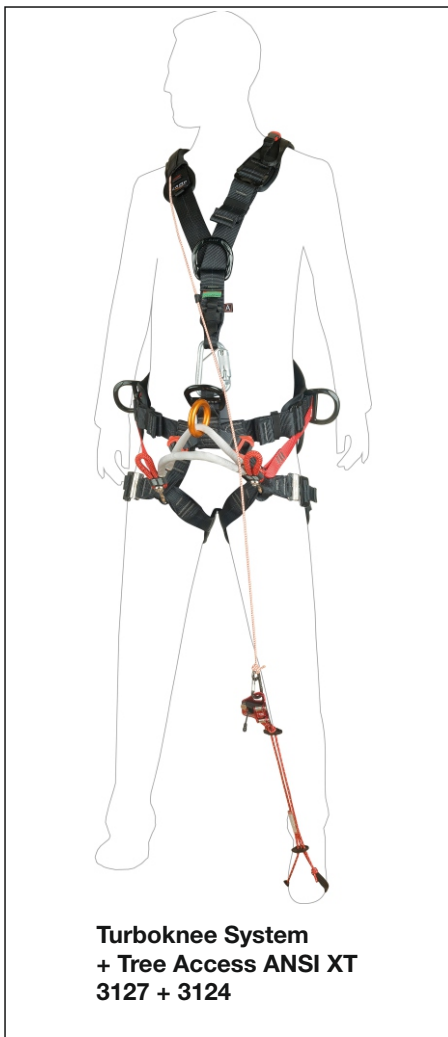

TREE ACCESS SRT CHEST ref.3126