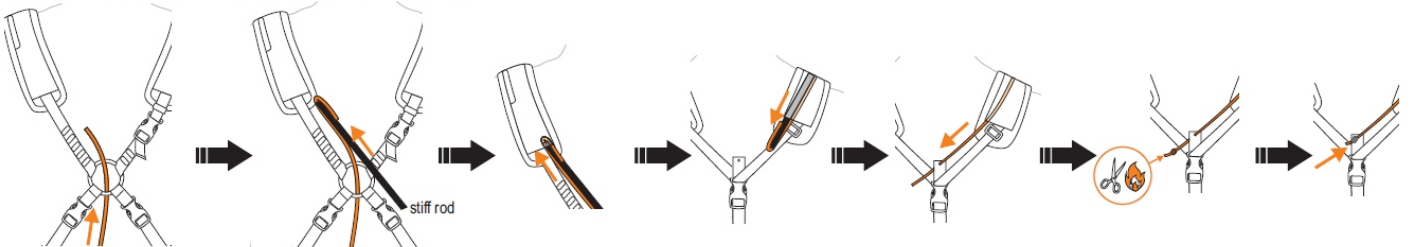

The foot-loop is made from robust 4 mm cord and is fully adjustable in length.

The high-quality bungee cord delivers immediate reaction during progression and can be installed into the special routing points on the chest parts of the Tree Access SRT Chest and Tree Access ANSI XT harnesses, or it can be rigged to any tree climbing harness.

Robust 4 mm cord: fully adjustable in length

Ref.	Product name Nombre del producto	Weight Peso		Rope diameter Diámetro de cuerda	
		g	oz	Min - mm	Max - mm
3127	TURBOKNEE SYSTEM	170	6.0	8	13

Ref.3127 **TURBOKNEE SYSTEM**

INSTALLATION

TREE ACCESS ANSI XT ref.3124

TREE ACCESS SRT CHEST ref.3126

TURBOKNEE SYSTEM - Spare parts

Turboknee Footloop

3128

Spare foot-loop for the Turboknee System can be installed to the Turbochest ascender using a girth hitch. The foot-loop is made from robust 4 mm cord and is fully adjustable in length.

Ref.	Product name Nombre del producto	Weight Peso	
		g	oz
3128	TURBOKNEE FOOTLOOP	28	1.0

Turboknee Bungee

3129

Spare bungee for the Turboknee System. Comes equipped with connecting carabiner (not PPE).

The high-quality bungee cord delivers immediate reaction during progression and can be installed into the special routing points on the chest parts of the Tree Access SRT Chest and Tree Access ANSI XT harnesses, or it can be rigged to any tree climbing harness.